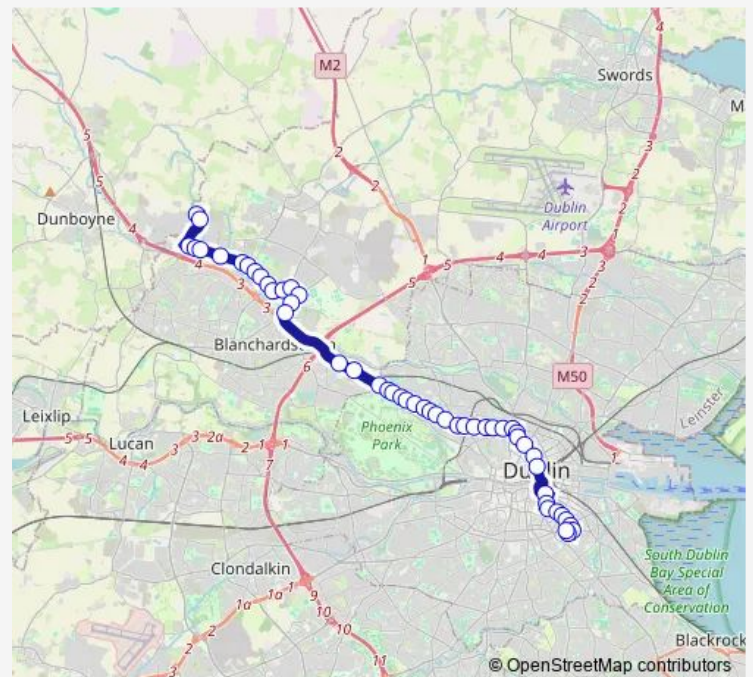

Parkway Station

Old Racecourse

Ashtown Roundabout

Route schedule

Damastown Ibm — Burlington Road

Monday 06:00-08:36

Tuesday 06:00-08:36

Wednesday 06:00-08:36

Thursday 06:00-08:36

Friday 06:00-08:36

Saturday —

Sunday —

Route info

Direction: Damastown Ibm

Stops: 51

Trip Duration: 1 hour 22 min

Trip Duration: 1 hour 3 min

Parkway Station

Morgan Place

Waterville Row

Waterville Road

Aquatic Centre

Indoor Arena

IDA Ireland