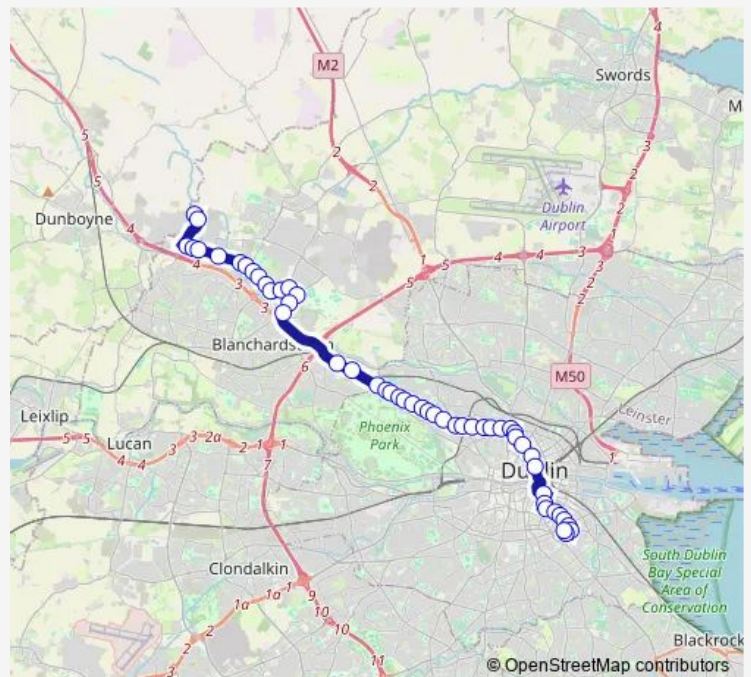

Bus 38B Damastown via Ballycoolin Ind Est - Burlington Rd

[Go to website](#)

Direction

Damastown lbm — Burlington Road

51 stops

[Open route schedule](#)

- Damastown lbm
- IBM Campus
- Damastown Road
- Damastown Green
- Damastown Ind Park
- Damastown Close
- Lady's Well Road
- Parslickstown Ave
- Castlecurragh Vale
- Castlecurragh Heath
- Warrenstown Green
- Blackcourt Road
- Corduff Park
- Corduff
- Aquatic Centre
- Corduff Crescent
- Waterville Row
- Morgan Place
- Parkway Station
- Old Racecourse
- Ashtown Roundabout

Route schedule

Damastown lbm — Burlington Road

Monday	06:00-08:36
Tuesday	06:00-08:36
Wednesday	06:00-08:36
Thursday	06:00-08:36
Friday	06:00-08:36
Saturday	—
Sunday	—

Route info

Direction: Damastown lbm

Stops: 51

Trip Duration: 1 hour 18 min

38B — Damastown via Ballycoolin Ind Est - Burlington Rd

BusMaps

Kempton

Ashtown Grove

Baggot Road

Baggot Road

Our Lady's Church

Direction: Mespil Hotel

Stops: 48

Trip Duration: 1 hour 3 min

Parkway Station

Morgan Place

Waterville Row

Waterville Road

Aquatic Centre