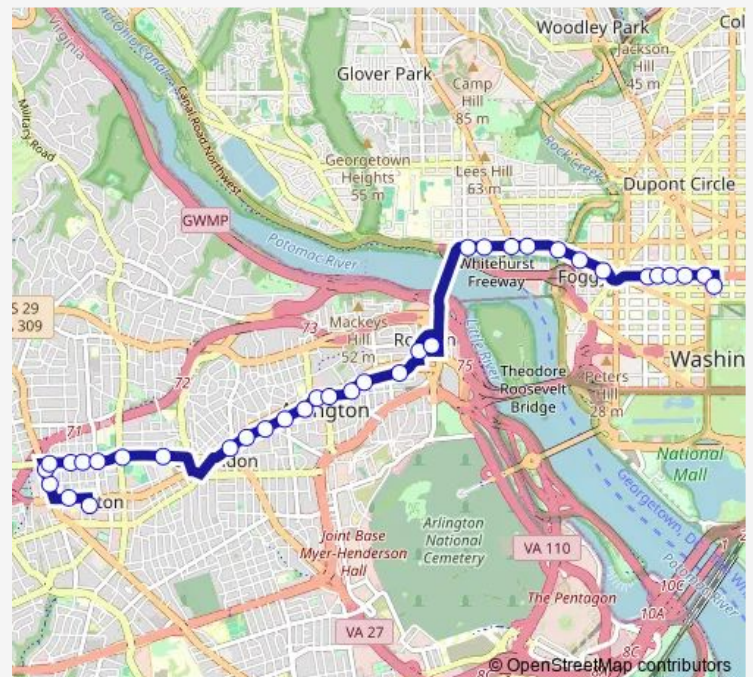

Thursday 05:30-02:00⁺¹

Friday 05:30-02:00⁺¹

Saturday 05:30-02:00⁺¹

Sunday 05:30-02:00⁺¹

Route info

Direction: Ballston+Bay B

Stops: 35

Trip Duration: 0 hour 42 min

38B — Ballston-Farragut Square

Rosslyn+Bay C

M St NW+34 St NW

M St Nw+Potomac St Nw

M St Nw+Wisconsin Av Nw

M St Nw+Thomas Jefferson St Nw

Pennsylvania Av NW+28 St NW

Pennsylvania Av Nw+L St Nw

Saturday 15:26-18:26

Sunday 15:00-18:30

Route info

Direction: 17 St Nw+I St Nw

Stops: 14

Trip Duration: 0 hour 24 min

Direction

17 St Nw+I St Nw — Ballston+Bay A

Route info

Direction: 17 St Nw+I St Nw

Stops: 35

Trip Duration: 0 hour 40 min

Washington Bl+N Nelson St

Washington Bl+N Quincy St

Washington Bl+N Stafford St

Washington Bl+N Stuart St