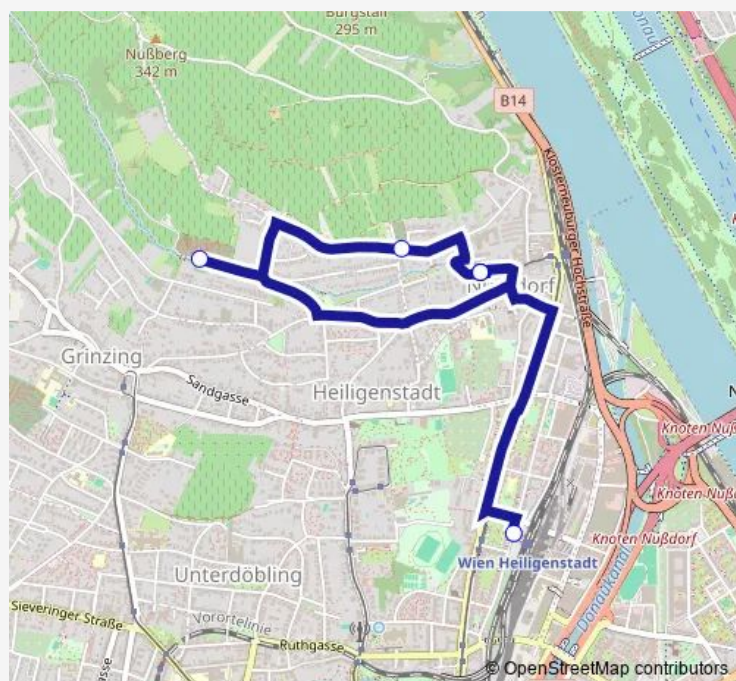

### Route schedule

Nußdorf, Beethovengang — Heiligenstadt S+U

Monday	—
Tuesday	—
Wednesday	—
Thursday	—
Friday	—
Saturday	16:39
Sunday	—

### Route info

Direction: Nußdorf, Beethovengang

Stops: 5

Trip Duration: 0 hour 30 min

38B — Nußdorf, Beethovengang - Nußdorf Friedhof - Heiligenstädter Friedhof Allerheiligenverkehr

BusMaps

## Route info

Direction: Heiligenstadt S+U

Stops: 5

Trip Duration: 0 hour 25 min

38B Bus time schedules and route maps are available in an offline PDF at [busmaps.com](https://busmaps.com). Use the [busmaps.com](https://busmaps.com) website to see live bus times, train schedule or subway schedule, and step-by-step directions for all public transit in Vienna