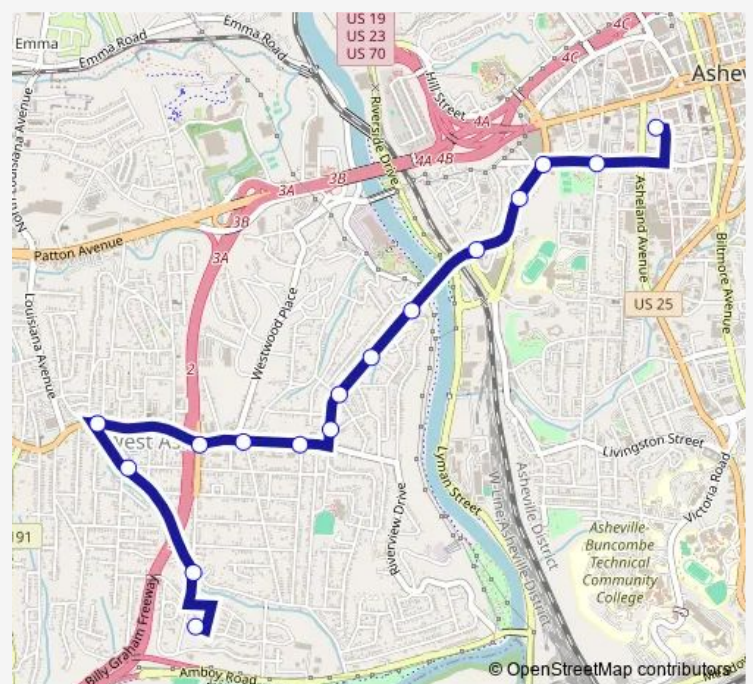

Hanover St at State St

Granada St at PVA Community Center

Route schedule

W1, W2 + W6 Bay — Granada St at PVA Community Center

Monday 05:15-22:45

Tuesday 05:15-22:45

Wednesday 05:15-22:45

Thursday 05:15-22:45

Friday 05:15-22:45

Saturday 06:15-22:45

Sunday 07:45-17:15

Route info

Direction: W1, W2 + W6 Bay

Stops: 20

Trip Duration: 0 hour 18 min

W6 — West 6

Direction

Granada St at PVA Community Center — S3 + N3 Bus Bay

16 stops

[Open route schedule](#)

Granada St at PVA Community Center

Hanover St at State St

State St at Pennsylvania Ave

Haywood Rd at State St

Wednesday 05:33-23:03

Thursday 05:33-23:03

Friday 05:33-23:03

Saturday 06:33-23:03

Sunday 08:03-17:33

Route info

Direction: Granada St at PVA Community Center

Stops: 16