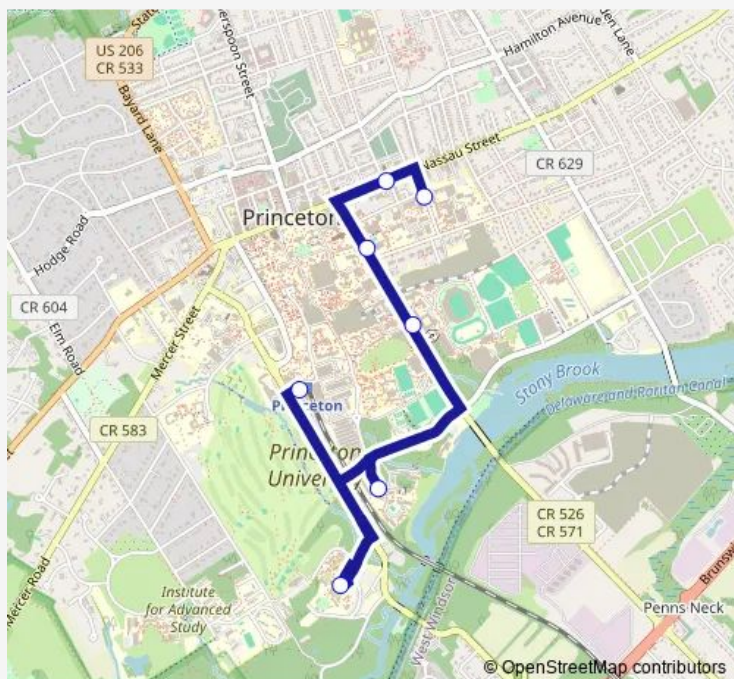

Goheen Walk at Washington (Sb)

Lakeside Apartments

Lawrence Apartments

Princeton Station

Route schedule

Friend Center — Princeton Station

Monday	—
Tuesday	—
Wednesday	—
Thursday	—
Friday	—
Saturday	09:20-21:20
Sunday	09:20-21:20

Route info

Direction: Friend Center

Stops: 6

Trip Duration: 0 hour 18 min

W6 — Route W6: Lawrence/Lakeside to Friend Center

Direction

Princeton Station — Friend Center

7 stops

[Open route schedule](#)

Princeton Station

Lawrence Apartments

Lakeside Apartments

Goheen Walk at Washington (Nb)

Mccosh Walk on Washington Road (Nb)

Nassau Street at Charlton

Friend Center

Route schedule

Princeton Station — Friend Center

Monday	—
Tuesday	—
Wednesday	—
Thursday	—
Friday	—
Saturday	09:00-21:40
Sunday	09:00-21:40

Route info

Direction: Princeton Station

Stops: 7

Trip Duration: 0 hour 20 min