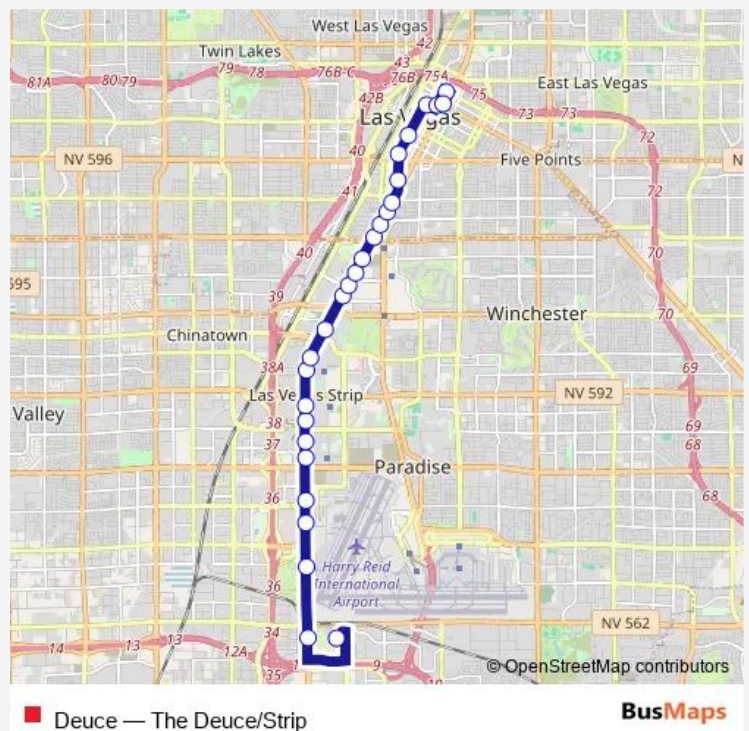

Route schedule

South Strip Transit Terminal Bay 13 — SB LV Blvd at Fremont St Experience

Monday	03:00-02:40 ⁺¹
Tuesday	03:00-02:40 ⁺¹
Wednesday	03:00-02:40 ⁺¹
Thursday	03:00-02:40 ⁺¹
Friday	03:00-02:40 ⁺¹
Saturday	03:00-02:40 ⁺¹
Sunday	03:00-02:40 ⁺¹

Route info

Direction: South Strip Transit Terminal Bay 13

Stops: 27

Trip Duration: 1 hour 1 min

NB Casino Center at Coolidge

NB Casino Ctr at Bonneville Tra Ctr

EB Carson after Casino Center

NB 4th at Fremont Street Experience

EB Stewart after 4th

SB LV Blvd at Fremont St Experience

Direction

SB LV Blvd at Fremont St Experience — South Strip Transit Terminal Bay 9

27 stops

[Open route schedule](#)

SB LV Blvd at Fremont St Experience

Sunday 03:12-02:52⁺¹

Route info

Direction: SB LV Blvd at Fremont St Experience

Stops: 27

Trip Duration: 1 hour 14 min

EB Warm Sprngs at LV Prm Outlets-So

NB GilesPie at Reid Rent-A-Car Ctr

South Strip Transit Terminal Bay 9