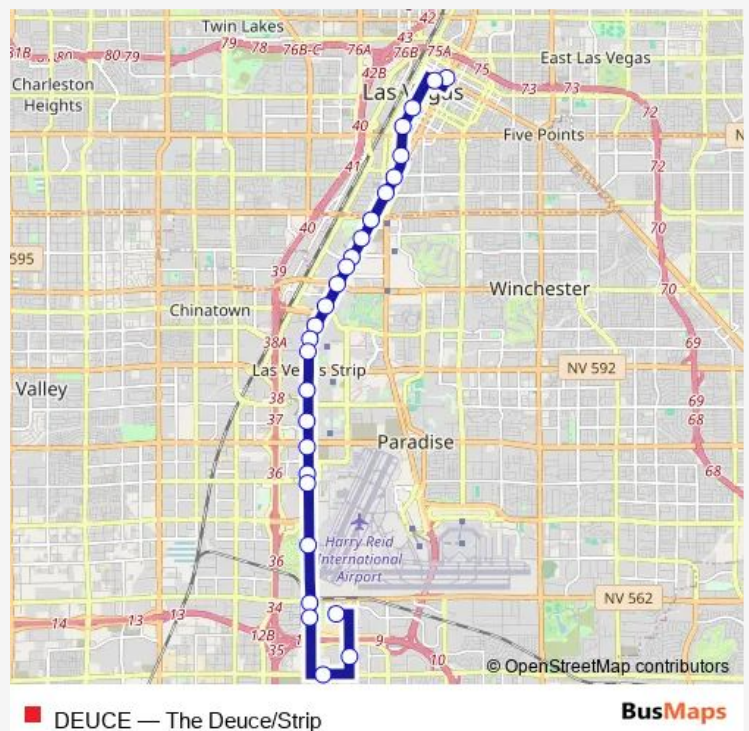

### Direction

South Strip Transit Terminal Bay 13 — SB LV Blvd at Fremont St Experience

27 stops

[Open route schedule](#)

- South Strip Transit Terminal Bay 13
- NB Las Vegas at Las Vegas Golf
- NB Las Vegas at Las Vegas Sign
- NB LV Blvd at Mandalay By/Four Seas
- NB Las Vegas at Luxor/Mandalay Bay
- NB Las Vegas at MGM/Showcase Mall
- NB Las Vegas at Polo Towers
- NB Las Vegas at Planet Hollywood
- NB Las Vegas at the Paris
- NB Las Vegas at Harrahs
- NB Las Vegas at Venetian
- NB Las Vegas at The Wynn
- NB LV Blvd after Convention Ctr Dr
- NB Las Vegas at Circus Circus
- NB Las Vegas at Fontainebleau
- NB Las Vegas at Hilton Grand Vac
- NB Las Vegas at the Sahara
- NB Las Vegas at the Strat
- NB Las Vegas after St Louis
- NB Las Vegas before Oakey
- NB 3rd after Imperial

### Route schedule

South Strip Transit Terminal Bay 13 — SB LV Blvd at Fremont St Experience

Monday	02:40-02:19 <sup>+1</sup>
Tuesday	02:40-02:19 <sup>+1</sup>
Wednesday	02:40-02:19 <sup>+1</sup>
Thursday	02:40-02:19 <sup>+1</sup>
Friday	02:40-02:19 <sup>+1</sup>
Saturday	02:40-02:19 <sup>+1</sup>
Sunday	02:40-02:19 <sup>+1</sup>

### Route info

Direction: South Strip Transit Terminal Bay 13

Stops: 27

Trip Duration: 0 hour 53 min

NB Casino Center at Coolidge

NB Casino Ctr at Bonneville Tra Ctr

EB Carson after Casino Center

NB 4th at Fremont Street Experience

## Direction

SB LV Blvd at Fremont St Experience — South Strip Transit Terminal Bay 9

27 stops

[Open route schedule](#)

SB LV Blvd at Fremont St Experience

WB Carson before 3rd

SB Casino Ctr at Bonneville Tra Ctr