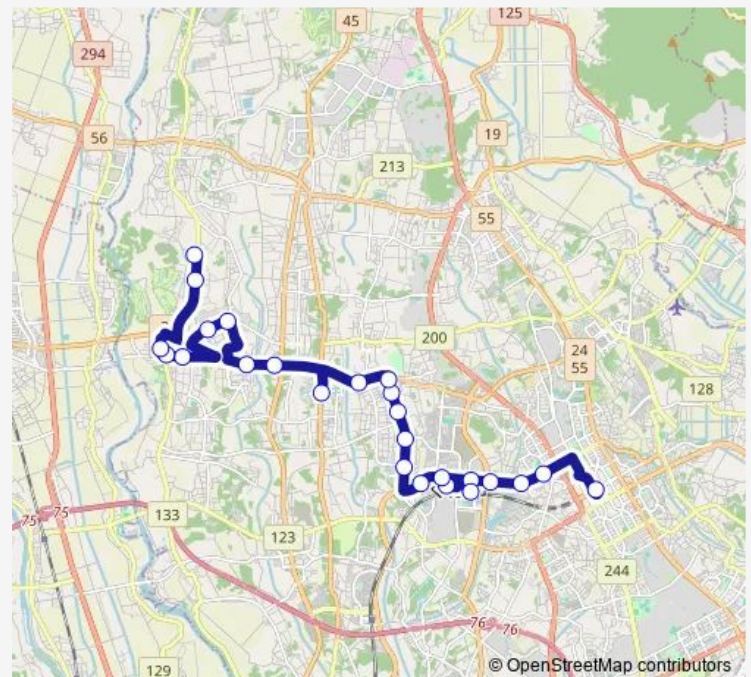

### Route schedule

01つくばセンター — 23とよさと病院

Monday 07:30-21:00

Tuesday 07:30-21:00

Wednesday 07:30-21:00

Thursday 07:30-21:00

Friday 07:30-21:00

Saturday 07:30-21:00

### Route info

Direction: 01つくばセンター

Stops: 25

Trip Duration: 1 hour 5 min

K 上郷シャトル とよさと病院行き

22上郷

23上郷上宿

24田倉東

## Route info

Direction: 23とよさと病院

Stops: 25

Trip Duration: 1 hour 5 min

Bus time schedules and route maps are available in an offline PDF at [busmaps.com](https://busmaps.com). Use the [busmaps.com](https://busmaps.com) website to see live bus times, train schedule or subway schedule, and step-by-step directions for all public transit in Tsukuba