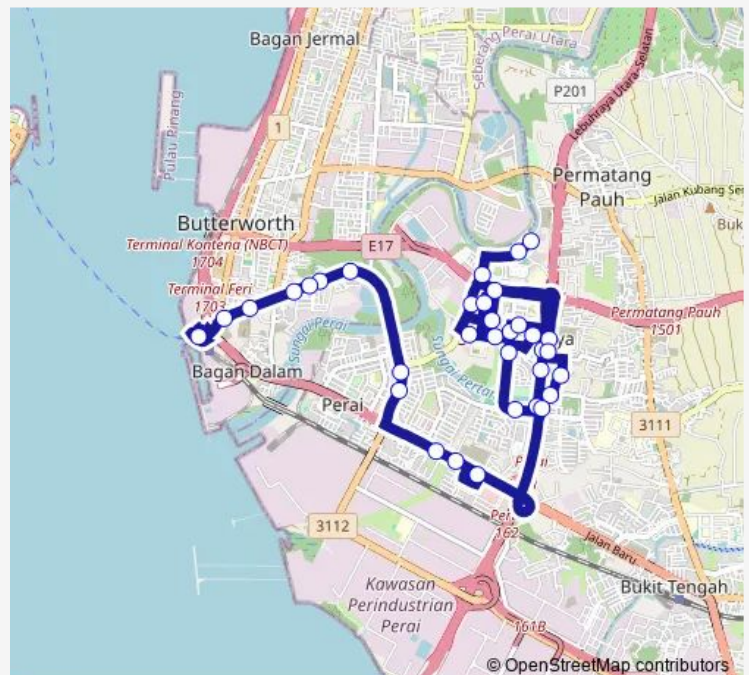

Bus 703

[Go to website](#)

Direction

(M1) Penang Sentral — Tesco Extra

25 stops

[Open route schedule](#)

- (M1) Penang Sentral
- SMK Convent Butterworth
- Taman Mewah
- Stor Tnb
- Pusat Perniagaan Chain Ferry
- Pusat Perniagaan Chain Ferry li
- Taman Chai Leng I
- Taman Chai Leng li
- Taman Chai Leng
- Kompleks Chai Leng Park
- (M3) GEM Megamall
- (M2) Megamall - Pacific
- Masjid Seberang Jaya
- Pangsapuri B3
- Pangsapuri A1
- Pangsapuri Rpkn
- Pangsapuri D18
- Kastam Seberang Jaya
- (M2) Pasar Seberang Jaya
- Sunway Carnival Mall
- Prudential

Route schedule

(M1) Penang Sentral — Tesco Extra

Monday	06:00-22:30
Tuesday	06:00-22:30
Wednesday	06:00-22:30
Thursday	06:00-22:30
Friday	06:00-22:30
Saturday	06:10-22:30
Sunday	06:10-22:30

Route info

Direction: (M1) Penang Sentral

Stops: 25

Trip Duration: 0 hour 48 min

703

BusMaps

(M2) Pasar Seberang Jaya

Taman Sembilang

Dewan Jkkk

Tesco Extra

Tuesday 06:00-22:00

Wednesday 06:00-22:00

Thursday 06:00-22:00

Friday 06:00-22:00

Saturday 06:00-22:00

Sunday 06:00-22:00

Route info

Direction: Tesco Extra