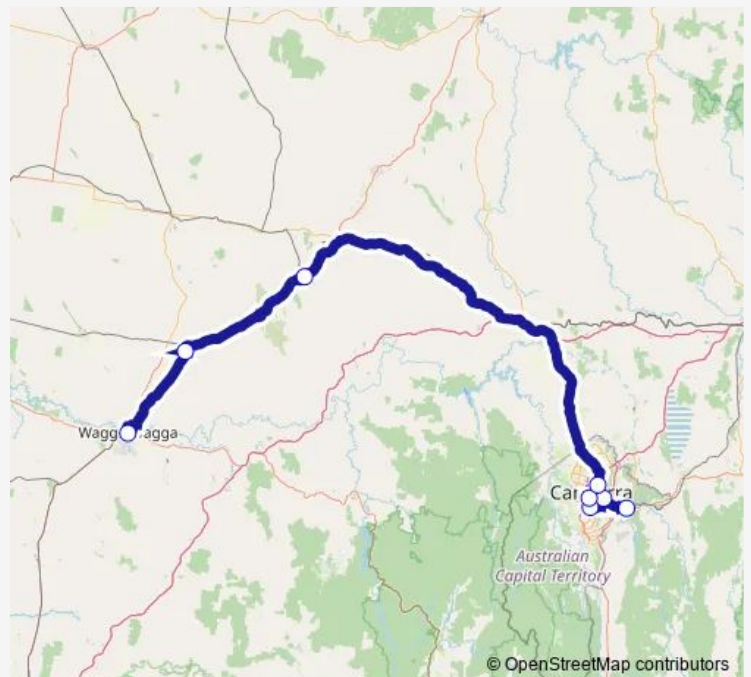

Regional Coach Service 703 Queanbeyan Bus Interchange to Wagga Wagga

[Go to website](#)

Direction

Queanbeyan Interchange, Stand 4 — Wagga Wagga Station, Coach Bay 1

8 stops

[Open route schedule](#)

- Queanbeyan Interchange, Stand 4
- Canberra Station, Coach Stop
- Yamba Dr Opp Canberra Hospital
- John James Hospital, Strickland Cr
- Alinga St After Marcus Clarke St
- Cootamundra Station, Coach Bay 1
- Junee Station, Coach Stop
- Wagga Wagga Station, Coach Bay 1

Route schedule

Queanbeyan Interchange, Stand 4 — Wagga Wagga Station, Coach Bay 1

Monday	—
Tuesday	16:30
Wednesday	—
Thursday	16:30
Friday	—
Saturday	16:30
Sunday	—

Route info

Direction: Queanbeyan Interchange, Stand 4

Stops: 8

Trip Duration: 4 hour 20 min

703 Regional Coach Service time schedules and route maps are available in an offline PDF at busmaps.com. Use the busmaps.com website to see live bus times, train schedule or subway schedule, and step-by-step directions for all public transit in Canberra

The schedule is provided in the local timezone. Times with "(+1)" indicate departures on the next day.

PDF file created on 2025-01-16

2024 BusMaps.com - All Rights Reserved