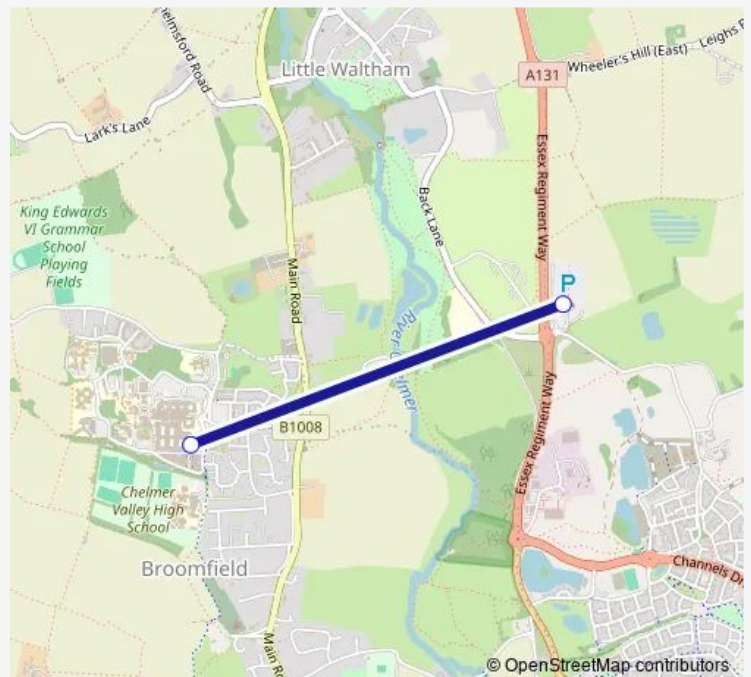

### Direction

Hospital — Chelmer Valley Park-and-Ride

2 stops

[Open route schedule](#)

Hospital

Chelmer Valley Park-and-Ride

### Route schedule

Hospital — Chelmer Valley Park-and-Ride

Monday 06:45-19:45

Tuesday 06:45-19:45

Wednesday 06:45-19:45

Thursday 06:45-19:45

Friday 06:45-19:45

Saturday —

### Route info

Direction: Hospital

Stops: 2

Trip Duration: 0 hour 13 min

703 — Broomfield Hospital Park & Ride

**Direction**

Chelmer Valley Park-and-Ride — Hospital

2 stops

## Route schedule

Chelmer Valley Park-and-Ride — Hospital

Monday	06:30-19:30
Tuesday	06:30-19:30
Wednesday	06:30-19:30
Thursday	06:30-19:30
Friday	06:30-19:30
Saturday	—
Sunday	—