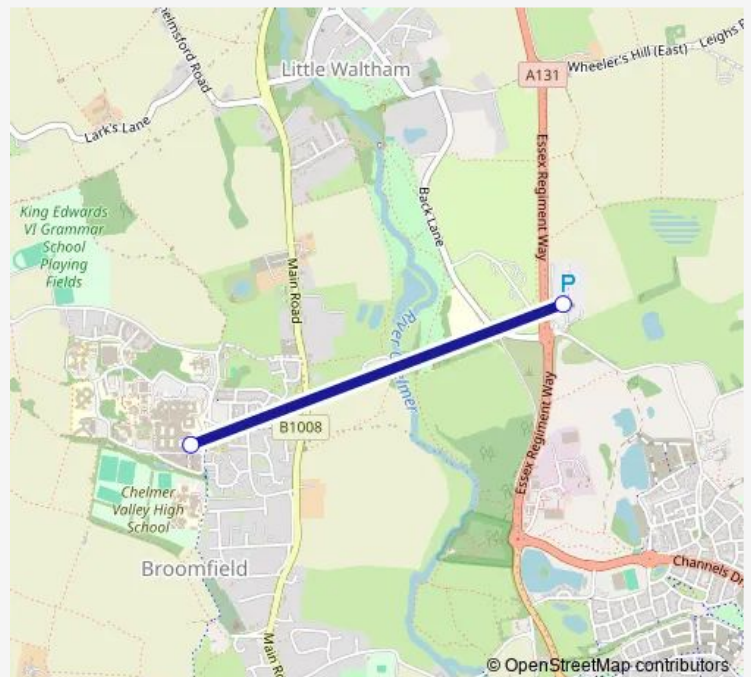

### Direction

Hospital — Chelmer Valley Park-and-Ride

2 stops

[Open route schedule](#)

Hospital

Chelmer Valley Park-and-Ride

### Route schedule

Hospital — Chelmer Valley Park-and-Ride

Monday 06:45-19:45

Tuesday 06:45-19:45

Wednesday 06:45-19:45

Thursday 06:45-19:45

Friday 06:45-19:45

Saturday —

### Route info

Direction: Hospital

Stops: 2

Trip Duration: 0 hour 13 min

703 — Broomfield Hospital Park & Ride

**Direction**

Chelmer Valley Park-and-Ride — Hospital

2 stops

## Route schedule

Chelmer Valley Park-and-Ride — Hospital

Monday	06:30-19:30
Tuesday	06:30-19:30
Wednesday	06:30-19:30
Thursday	06:30-19:30
Friday	06:30-19:30
Saturday	—
Sunday	—