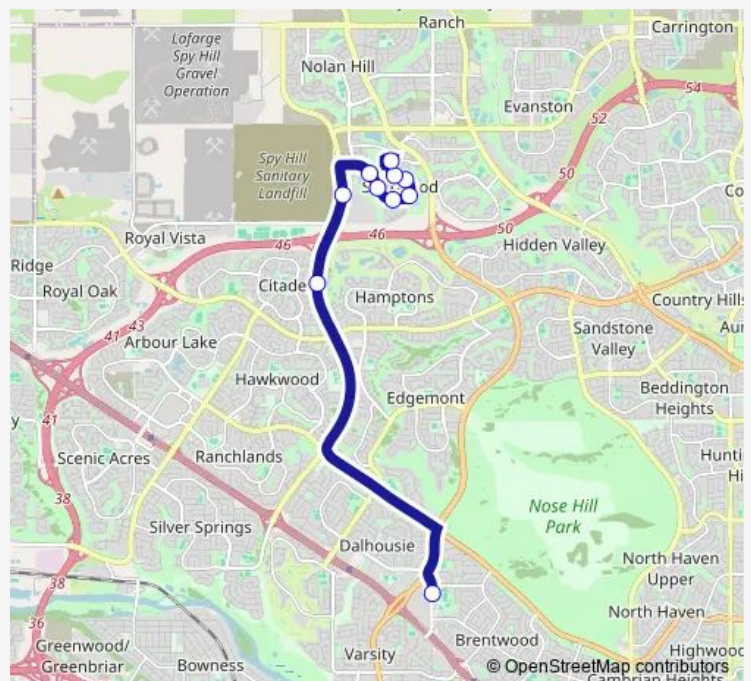

NB Sarceetr NW @ Beacon Hill Sc

SB Sherwood BV @ Sherwood MT Nw

SB Sherwood BV @ 400 Sherwood PL Nw

EB Sherwood BV @ Sherwood CM NW

NB Sherwood BV @ Sherwood PT NW

NB Sherwood BV NW @ Sherwood WY Nw

NB Sherwood BV @ Sherwood LI Nw

SB Sherwood BV @ Sherwood ST Nw

Route schedule

NB Northland DR @ 52 AV Nw — SB Sherwood BV @ Sherwood ST Nw

Monday	15:20
Tuesday	15:20
Wednesday	15:20
Thursday	15:20
Friday	13:10
Saturday	—
Sunday	—

Route info

Direction: NB Northland DR @ 52 AV Nw

Stops: 10

Trip Duration: 0 hour 25 min

703 — Churchill/Sherwood

Direction

SB Sherwood BV @ Sherwood ST Nw — NB Northland DR @ 52 AV Nw

9 stops

[Open route schedule](#)

Route info

Direction: SB Sherwood BV @ Sherwood ST Nw

Stops: 9

Trip Duration: 0 hour 25 min

703 Bus time schedules and route maps are available in an offline PDF at busmaps.com. Use the busmaps.com website to see live bus times, train schedule or subway schedule, and step-by-step directions for all public transit in Calgary