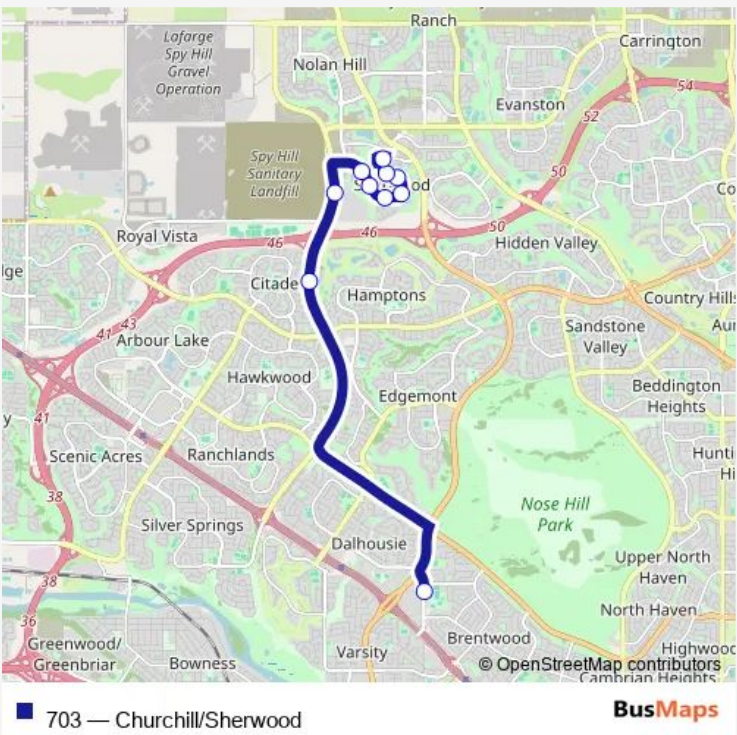

Bus 703 Churchill/Sherwood

[Go to website](#)

Direction
 NB Northland DR @ 52 AV Nw — SB Sherwood BV @ Sherwood ST Nw
 10 stops
[Open route schedule](#)

- NB Northland DR @ 52 AV Nw
- NB Sarcee TR @ Citadel GR Nw
- NB Sarceetr NW @ Beacon Hill Sc
- SB Sherwood BV @ Sherwood MT Nw
- SB Sherwood BV @ 400 Sherwood PL Nw
- EB Sherwood BV @ Sherwood CM Nw
- NB Sherwood BV @ Sherwood PT Nw
- NB Sherwood BV NW @ Sherwood WY Nw
- NB Sherwood BV @ Sherwood LI Nw
- SB Sherwood BV @ Sherwood ST Nw

Route schedule
 NB Northland DR @ 52 AV Nw — SB Sherwood BV @ Sherwood ST Nw

Monday	15:20
Tuesday	15:20
Wednesday	15:20
Thursday	15:20
Friday	13:10
Saturday	—
Sunday	—

Route info
 Direction: NB Northland DR @ 52 AV Nw
 Stops: 10
 Trip Duration: 0 hour 25 min

Direction

SB Sherwood BV @ Sherwood ST Nw — NB Northland DR @ 52 AV Nw

9 stops

[Open route schedule](#)

SB Sherwood BV @ Sherwood ST Nw

SB Sherwood BV NW @ E. of Sherwood LI Nw

SB Sherwood BV @ Sherwood WY Nw

Monday 07:35

Tuesday 07:35

Wednesday 07:35

Thursday 07:35

Friday 07:35

Saturday —

Sunday —

Route info