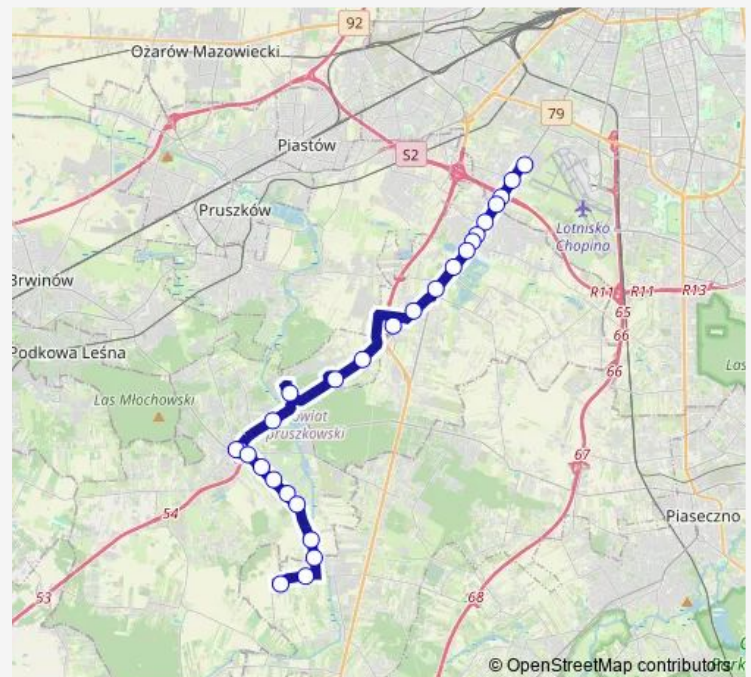

Saturday 03:45-21:35

Sunday 03:45-21:35

Route info

Direction: P+R Al. Krakowska

Stops: 27

Trip Duration: 0 hour 43 min

Kajetany Rolna

POD Kajetany

Szamoty

Szamoty Kozaków

Wólka Kosowska

Kosów

Direction

Kosów — P+R Al. Krakowska

26 stops

[Open route schedule](#)

22:25

Route info

Direction: Kosów

Stops: 26

Trip Duration: 0 hour 42 min

Direction

Kosów — P+R Al. Krakowska

26 stops

Wednesday 18:27-22:53

Thursday 18:27-22:53

Friday 18:27-22:53

Saturday 20:25

Sunday 20:25

Route info

Direction: Kosów

Stops: 26