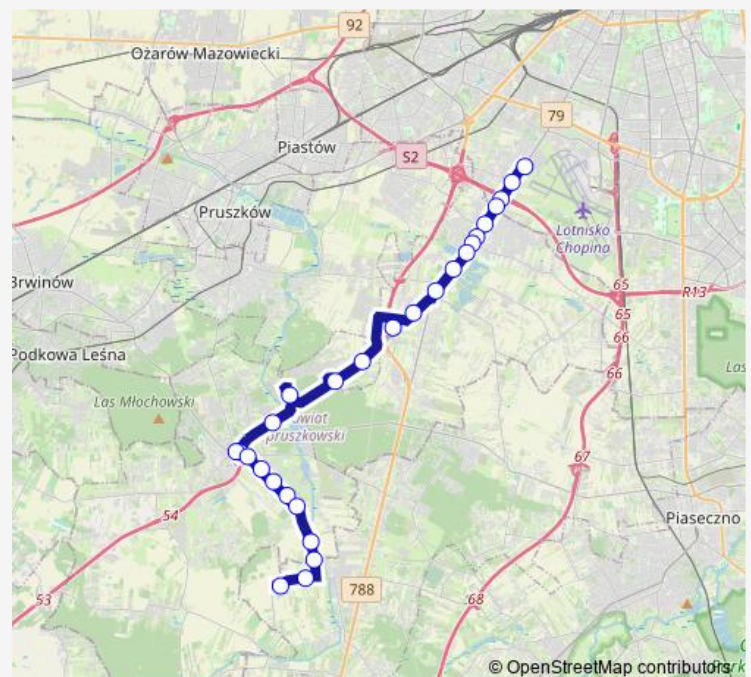

Kajetany Gołębia

Route schedule

P+R Al. Krakowska — Kosów

Monday 04:25-22:05

Tuesday 04:25-22:05

Wednesday 04:25-22:05

Thursday 04:25-22:05

Friday 04:25-22:05

Saturday 03:45-21:35

Sunday 03:45-21:35

Route info

Direction: P+R Al. Krakowska

Stops: 27

Trip Duration: 0 hour 45 min

Kajetany Rolna

POD Kajetany

Szamoty

Szamoty Kozaków

Wólka Kosowska

Kosów

Direction

Kosów — P+R Al. Krakowska

26 stops

[Open route schedule](#)

Saturday 22:25

Sunday 22:25

Route info

Direction: Kosów

Stops: 26

Trip Duration: 0 hour 42 min

Direction

Kosów — P+R Al. Krakowska