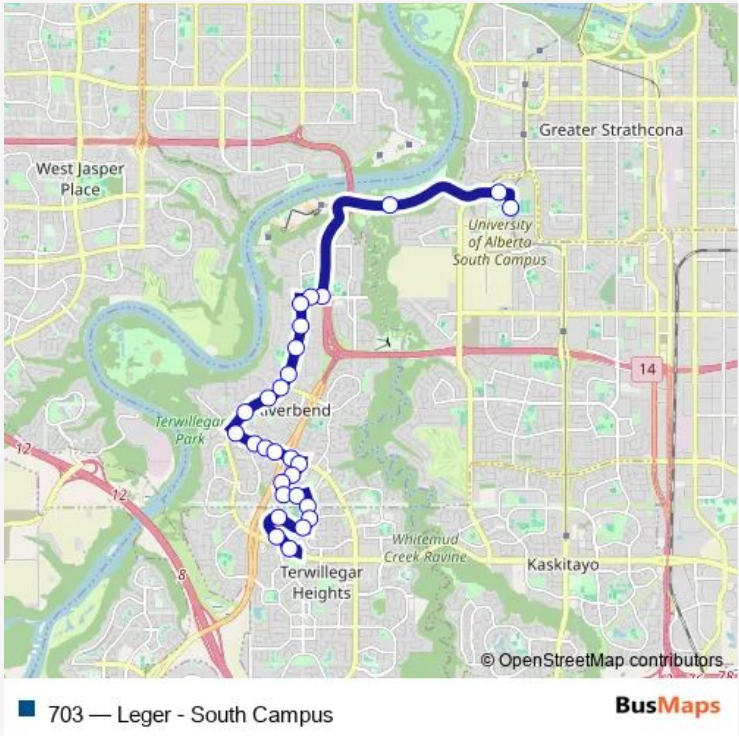

**Bus 703 Leger - South Campus**

[Go to website](#)

**Direction**  
 South Campus Fort Edmonton Transit Centre Bay E —  
 Leger Transit Centre Bay I  
 28 stops  
[Open route schedule](#)

- South Campus Fort Edmonton Transit Centre Bay E
- 116 Street & 68 Avenue
- Keillor Road & Fox Drive
- Whitemud Drive SB & 53 Avenue
- Whitemud Drive SB & 53 Avenue
- Riverbend Road & 53 Avenue
- Riverbend Road & 48 Avenue
- Riverbend Road & 45 Avenue
- Riverbend Road & 43 Avenue
- Riverbend Road & 40 Avenue
- Riverbend Road & Rhatigan Road W
- Riverbend Road & Rhatigan Road W
- Riverbend Road & Rabbit Hill Road
- Falconer Road & Rabbit Hill Road
- Riverbend Square & Rabbit Hill Road
- Ryan Place & Rabbit Hill Road
- Terwillegar Drive & Rabbit Hill Road
- Carter Crest Road W & Rabbit Hill Road
- Carter Crest Road & Carlson Close
- 1327 Carter Crest Road
- 1203 Carter Crest Road

**Route info**  
 Direction: South Campus Fort Edmonton Transit Centre Bay E  
 Stops: 28  
 Trip Duration: 0 hour 21 min

Carter Crest Road & Cheriton Crescent W

Carter Crest Way & Lawrence Court

Leger Way & Leger Boulevard

## Direction

Leger Transit Centre Bay I — South Campus Fort Edmon-  
ton Transit Centre Bay N

30 stops

[Open route schedule](#)

Leger Transit Centre Bay I

2019 Leger Road

Rec Centre South Entrance & Leger Road

## Route info

Direction: Leger Transit Centre Bay I

Stops: 30

Trip Duration: 0 hour 25 min

Whitemud Drive NB & 53 Avenue

Fort Edmonton Park Road & Fox Drive

Belgravia Road & Fox Drive

116 Street & Belgravia Road