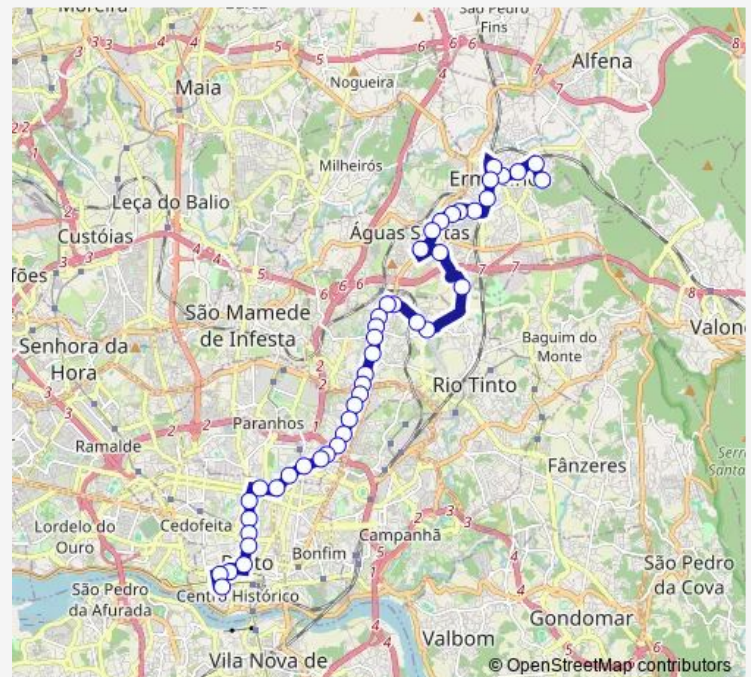

António Coelho

Alto DA Areosa

Areosa

Route schedule

Cordoaria — Sonhos

Monday 06:38-20:45

Tuesday 06:38-20:45

Wednesday 06:38-20:45

Thursday 06:38-20:45

Friday 06:38-20:45

Saturday 06:50-20:10

Sunday 08:00-19:59

Route info

Direction: Cordoaria

Stops: 46

Trip Duration: 0 hour 54 min