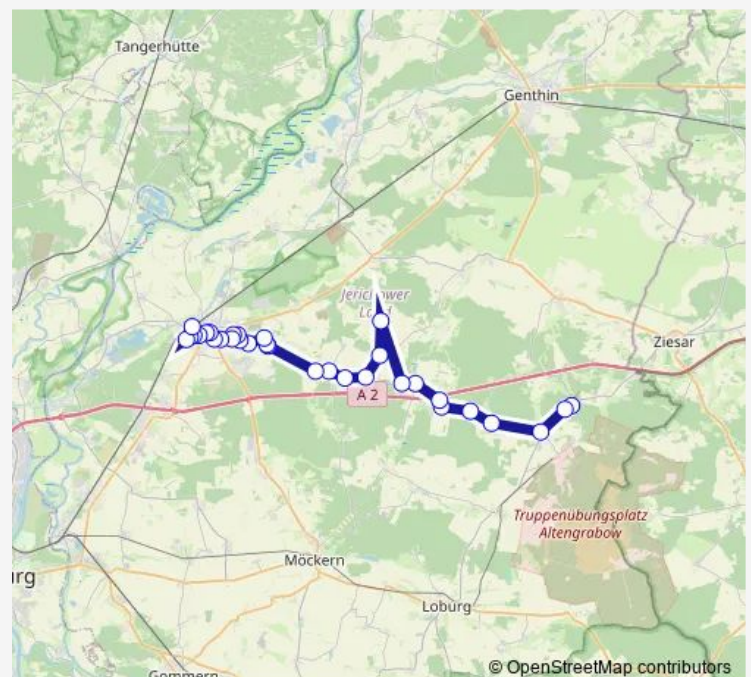

### Route schedule

Magdeburgerforth, Ort — Burg, Busbahnhof Bstg.1

Monday 05:23

Tuesday 05:23

Wednesday 05:23

Thursday 05:23

Friday 05:23

Saturday —

### Route info

Direction: Magdeburgerforth, Ort

Stops: 32

Trip Duration: 1 hour 6 min

703

BusMaps

Burg, Tolstoistr./Wiesenstraße

Burg, Wiesenstraße