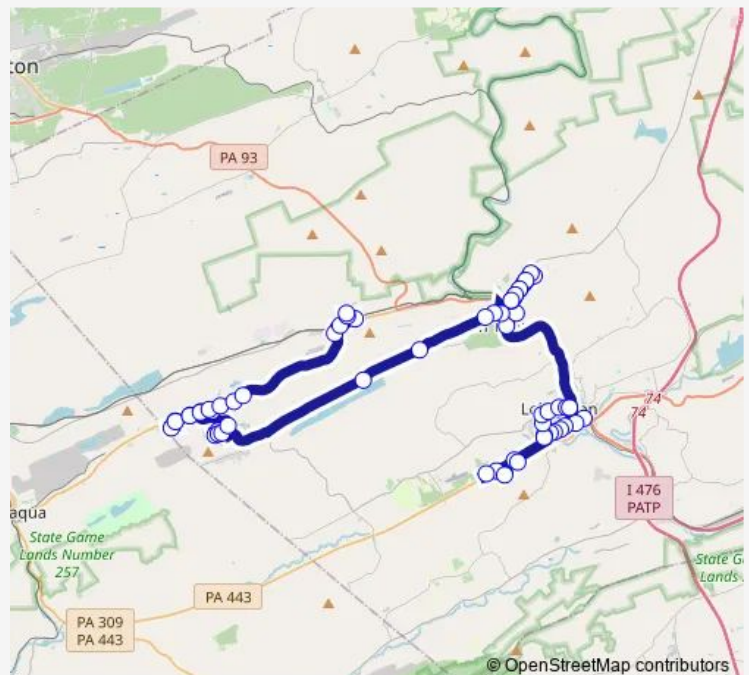

South at S 2nd NB - Lehigh

Lehigh Elderly Apts Nb

Jim Thorpe Historic District Nb

Jim Thorpe Market

Route schedule

Weissport Park Wb — Carbon Depot Entrance

Monday —

Tuesday —

Wednesday 10:40-14:10

Thursday —

Friday —

Saturday —

Sunday —

Route info

Direction: Weissport Park Wb

Stops: 62

Trip Duration: 1 hour 35 min

703 — 703 - Nesquehoning - Jim Thorpe

2nd at North NB - Jim Thorpe

North at Third NB - Jim Thorpe

North at Fourth NB - Jim Thorpe

North at 6th NB - Jim Thorpe

North at 8th NB - Jim Thorpe

Sunday —

Route info

Direction: Carbon Depot Exit

Stops: 61

Trip Duration: 1 hour 32 min

Center at Cedar SB - Jim Thorpe

Center at Pine SB - Jim Thorpe

Walnut at Center SB - Jim Thorpe