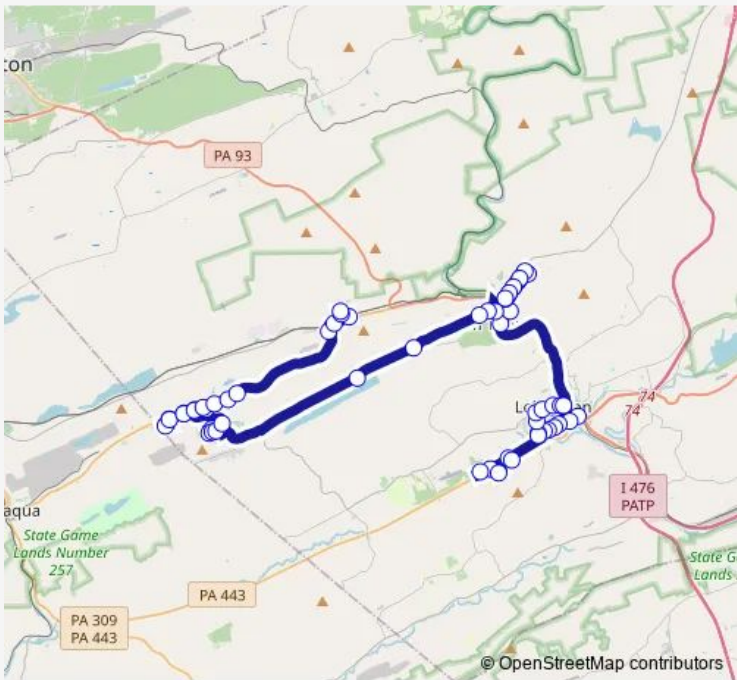

## Bus 703 703 - Nesquehoning - Jim Thorpe

[Go to website](#)

**Direction**  
 Weissport Park Wb — Carbon Depot Entrance  
 62 stops  
[Open route schedule](#)

- Weissport Park Wb
- Bridge at Bankway NB - Lehighnton
- Bridge at S 2nd NB - Lehighnton
- Bridge at 3rd NB - Lehighnton
- Bridge at E Penn NB - Lehighnton
- Bridge at S 7th NB - Lehighnton
- Bridge at S 9th NB - Lehighnton
- Blakeslee Blvd at Carbon Plaza Sb
- Blakeslee Blvd at Fredricks Grove Sb
- Lehigh Valley Hospital
- Walmart
- Carbon Plaza
- St Lukes Emergicenter NB - Lehighnton
- 9th at Alum NB - Lehighnton
- S 9th at Mahoning St NB - Lehighnton
- Mahoning at 7th NB - Lehighnton
- Mahoning at 4th NB - Lehighnton
- South at S 2nd NB - Lehighnton
- Lehighnton Elderly Apts Nb
- Jim Thorpe Historic District Nb
- Jim Thorpe Market

Route schedule  
 Weissport Park Wb — Carbon Depot Entrance

Monday	—
Tuesday	—
Wednesday	10:40-14:10
Thursday	—
Friday	—
Saturday	—
Sunday	—

Route info  
 Direction: Weissport Park Wb  
 Stops: 62  
 Trip Duration: 1 hour 35 min

## Route info

Direction: Carbon Depot Exit

Stops: 61

Trip Duration: 1 hour 32 min

Center at Cedar SB - Jim Thorpe

Center at Pine SB - Jim Thorpe

Walnut at Center SB - Jim Thorpe

Jim Thorpe Market