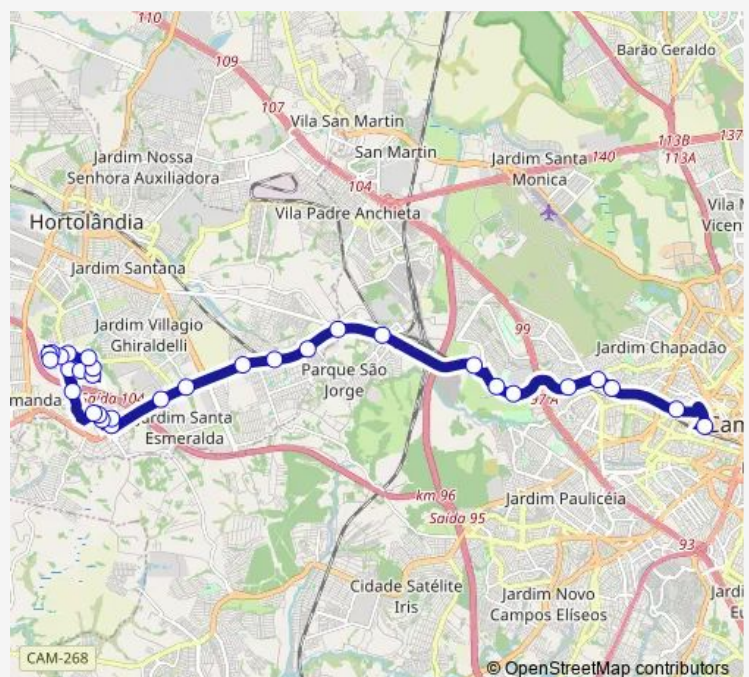

Bus 703 Hortolandia (Jardim Sao Sebastiao) / Campinas (Terminal Metropolitano Prefeito Magalhaes Teixeira)

[Go to website](#)

Direction

Rua Lisianto, 51 — Avenida Lix da Cunha, 18

33 stops

[Open route schedule](#)

Rua Lisianto, 51

Rua Lisianto, 169

Rua Flôr de Liz, 231

Rua Lírios do Campo, 230-334

Rua Lírios do Campo, 432-466

Rua Gerânio, 78-120

Rua Gerânio, 258

Rua Aster, 211-311

Rua Calandra, 228-300

R. Clara Nunes, 64-88

Rua Luís Gonzaga, 314

Rua Ronaldo Bôscoli, 66-126

Rua Tom Jobim, 296

Rua Tom Jobim, 371-413

Rua do Pixinguinha, 150-200

Rua Damasco, 2-134

Rua das Acácias, 593

Avenida dos Inajás, 15-111

Rua Aster, 509-547

Estrada José Blumer, 171

Route schedule

Rua Lisianto, 51 — Avenida Lix da Cunha, 18

Monday 04:50-23:00

Tuesday 04:50-23:00

Wednesday 04:50-23:00

Thursday 04:50-23:00

Friday 04:50-23:00

Saturday 04:50-22:40

Sunday 04:50-22:40

Route info

Direction: Rua Lisianto, 51

Stops: 33

Trip Duration: 0 hour 40 min

703 — Hortolandia (Jardim Sao Sebastiao) / Campinas (Terminal Metropolitano Prefeito Magalhaes Teixeira) **BusMaps**