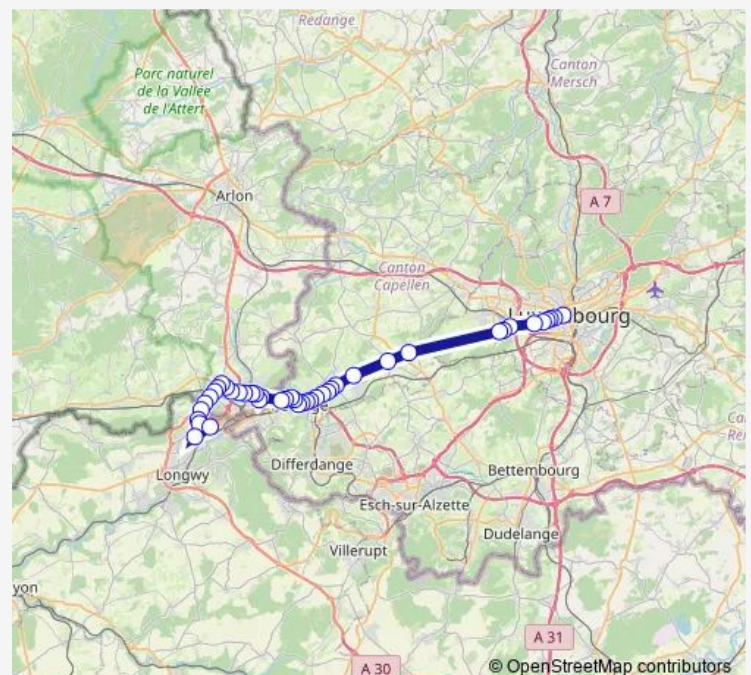

Pétange, Cité Cfl

Pétange, Lëtzebuergerstrooss

Pétange, Gemeng

Route schedule

Luxembourg/Centre, Monterey — Mt.St.Martin, Auchan Ped

Monday 05:46-23:46

Tuesday 05:46-23:46

Wednesday 05:46-23:46

Thursday 05:46-23:46

Friday 05:46-23:46

Saturday 05:46-23:46

Sunday —

Route info

Direction: Luxembourg/Centre, Monterey

Stops: 43

Trip Duration: 0 hour 58 min