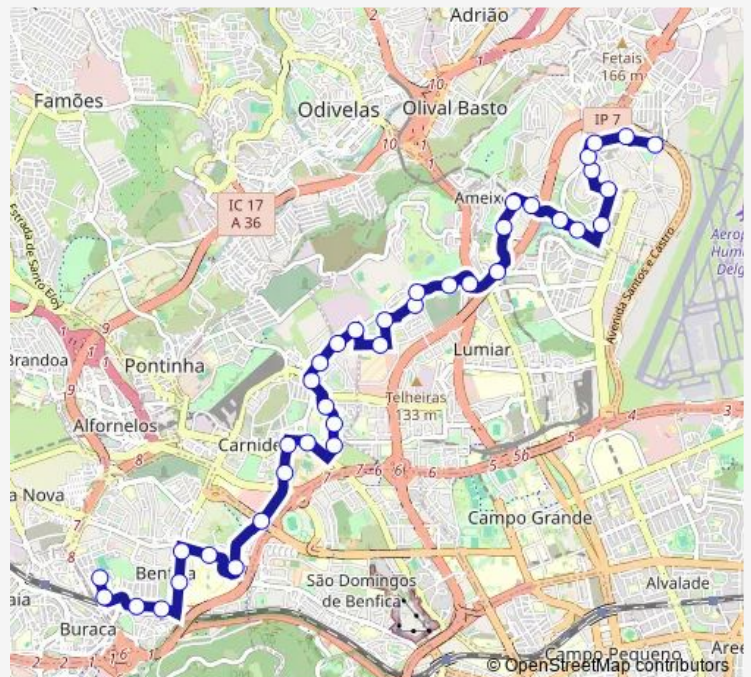

### Route schedule

Charneca — B. Sta. Cruz

Monday 00:01-23:31

Tuesday 00:01-23:31

Wednesday 00:01-00:30<sup>+1</sup>

Thursday 00:01-23:31

Friday 00:01-23:31

Saturday 00:01-23:31

### Route info

Direction: Charneca

Stops: 40

Trip Duration: 0 hour 48 min

703 — Charneca - B. Sta. Cruz

Az. Torre Fato

Ineti

B. Horta Nova