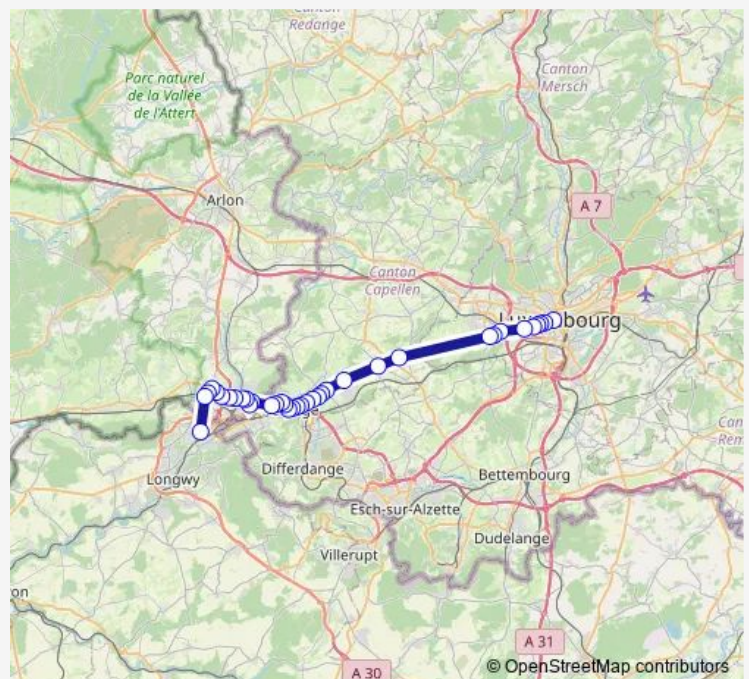

### Route schedule

Mt.St.Martin, Auchan Ped — Luxembourg/Centre, Monterey

Monday 05:30-22:30

Tuesday 05:30-22:30

Wednesday 05:30-22:30

Thursday 05:30-22:30

Friday 05:30-22:30

Saturday 05:30-22:30

### Route info

Direction: Mt.St.Martin, Auchan Ped

Stops: 36

Trip Duration: 0 hour 47 min

703

Bascharage, Sicon

Bascharage, Treff/Op Acker

Bascharage, Place Schuman

## Direction

Luxembourg/Centre, Monterey — Mt.St.Martin, Auchan  
Ped

37 stops

[Open route schedule](#)

Luxembourg/Centre, Monterey

Belair, Crécy

Belair, Franciscaines

Merl, Parc

## Route info

Direction: Luxembourg/Centre, Monterey

Stops: 37

Trip Duration: 0 hour 50 min

Pétange, Op der Kräizheck

Athus, Douane

Athus, rue du Commerce

Athus, Garage Peugeot