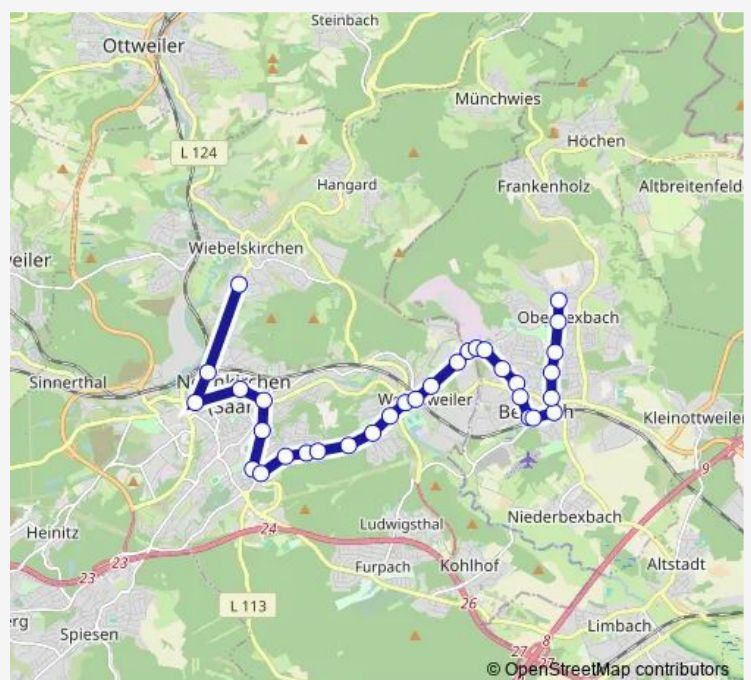

Friday 14:25

Saturday —

Sunday —

Route info

Direction: Gymnasium, Neunkirchen

Stops: 35

Trip Duration: 0 hour 31 min

703