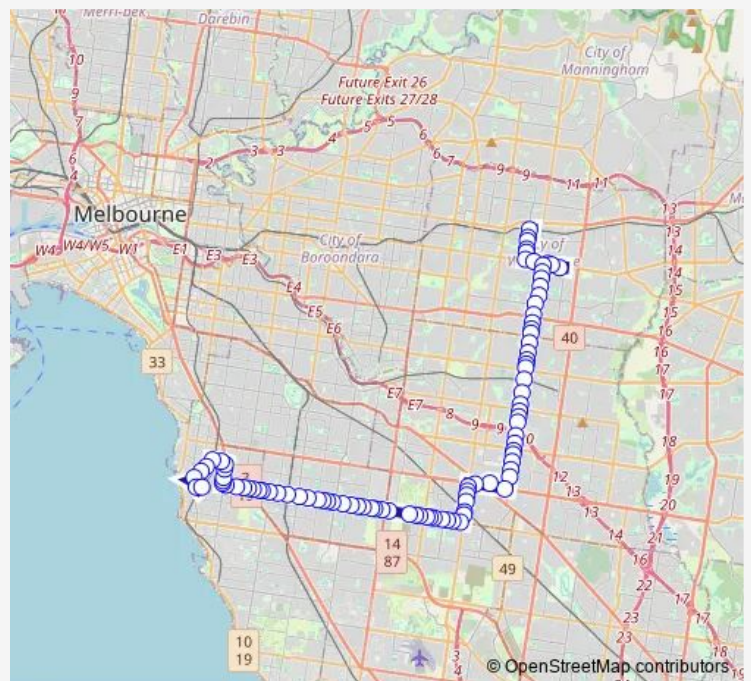

Faulkner St/Blackburn Rd (Blackburn South)

Vicki St/Blackburn Rd (Blackburn South)

Hawthorn Rd/Blackburn Rd (Blackburn South)

Eley Rd/Blackburn Rd (Burwood East)

Bellevue Ave/Blackburn Rd (Burwood East)

Ray Rd/Blackburn Rd (Burwood East)

Alice St/Blackburn Rd (Burwood East)

Highbury Park/Blackburn Rd (Burwood East)

Cypress Ave/Blackburn Rd (Glen Waverley)

**Route schedule**

Blackburn Station/South Pde (Blackburn) — Middle Brighton Station/Male St (Brighton)

Monday	05:40-23:52
Tuesday	05:40-23:52
Wednesday	05:40-23:52
Thursday	05:40-23:52
Friday	05:40-02:45 <sup>+1</sup>
Saturday	03:50-02:59 <sup>+1</sup>
Sunday	04:08-20:55

**Route info**

Direction: Blackburn Station/South Pde (Blackburn)

Stops: 93

Trip Duration: 1 hour 12 min

703 — Blackburn - Middle Brighton

Cherry St/Blackburn Rd (Glen Waverley)

Utah Rd/Blackburn Rd (Glen Waverley)

Tambo Ct/Blackburn Rd (Glen Waverley)

High Street Rd/Blackburn Rd (Glen Waverley)