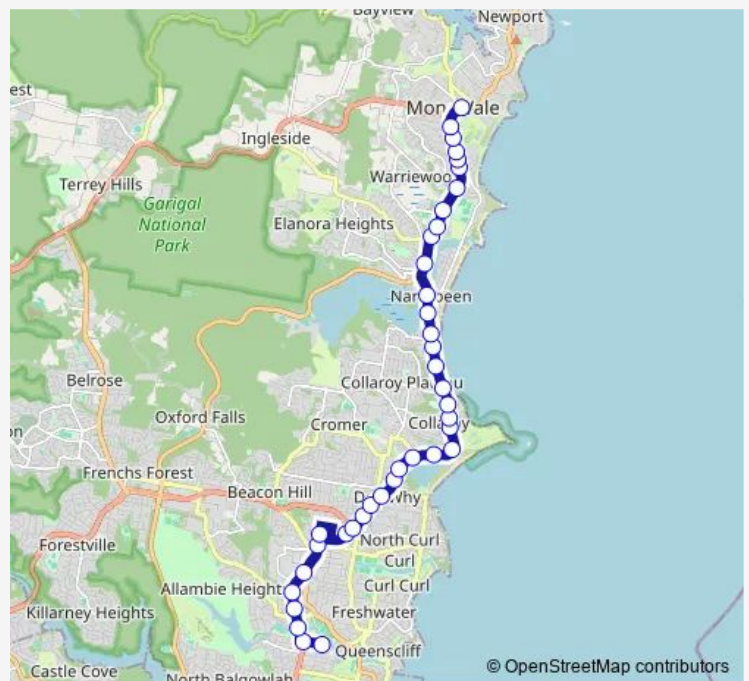

School Bus 628n Mackellar Girls High to Mona Vale Junction

[Go to website](#)

Direction

Nbsc Mackellar Girls, Campbell Pde, Stand K — Mona Vale B-Line, Barrenjoey Rd

38 stops

[Open route schedule](#)

Nbsc Mackellar Girls, Campbell Pde, Stand K

Campbell Pde Before Condamine St

Miller Reserve, Condamine St

Condamine St After James St

Condamine St At Pozieres Pde

Warringah Mall, Pittwater Rd, Stand D

Pittwater Rd At Old Pittwater Rd

St Augustine's College, Alfred Rd

Manly Leagues Club, Pittwater Rd

Pittwater Rd At Warringah Rd

Pittwater Rd At May Rd

Pittwater Rd Opp Pacific Pde

Dee Why B-Line, Pittwater Rd

Pittwater Rd At Hawkesbury Av

Pittwater Rd At Lismore Av

Pittwater Rd Before South Creek Rd

Pittwater Rd At Hadleigh Av

Pittwater Rd Before Hay St

Pittwater Rd Opp Griffith Park

Pittwater Rd At Ocean Gr

Pittwater Rd Opp Brissenden Av

Route schedule

Nbsc Mackellar Girls, Campbell Pde, Stand K — Mona Vale B-Line, Barrenjoey Rd

Monday	15:23
Tuesday	15:23
Wednesday	15:23
Thursday	15:23
Friday	15:23
Saturday	—
Sunday	—

Route info

Direction: Nbsc Mackellar Girls, Campbell Pde, Stand K

Stops: 38

Trip Duration: 0 hour 52 min

628n — Mackellar Girls High to Mona Vale Junction