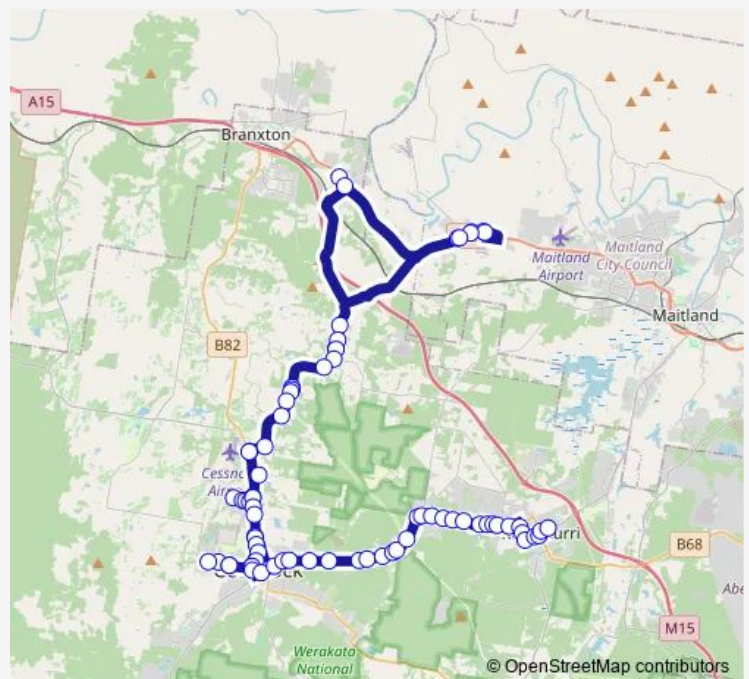

High St At Chapman St

High St After Hunter St

New England Hwy At Windermere Rd

New England Hwy Opp Lochinvar Public School

Route schedule

Mount View High School, School Grounds — Lang St At Stanford St

Monday	—
Tuesday	14:35
Wednesday	—
Thursday	—
Friday	—
Saturday	—
Sunday	—

Route info

Direction: Mount View High School, School Grounds

Stops: 75

Trip Duration: 2 hour 0 min

St Joseph's College, New England Hwy

New England Hwy After Robert Rd (Temp Stop)

Lochinvar Public School, New England Hwy

New England Hwy Opp Windermere Rd

Lovedale Rd Opp 724

Lovedale Rd Opp 701

Lovedale Rd At Majors Lane

600 Lovedale Rd

Lovedale Rd Opp Green Lane

Lovedale Rd At Brickmans Lane

310 Lovedale Rd