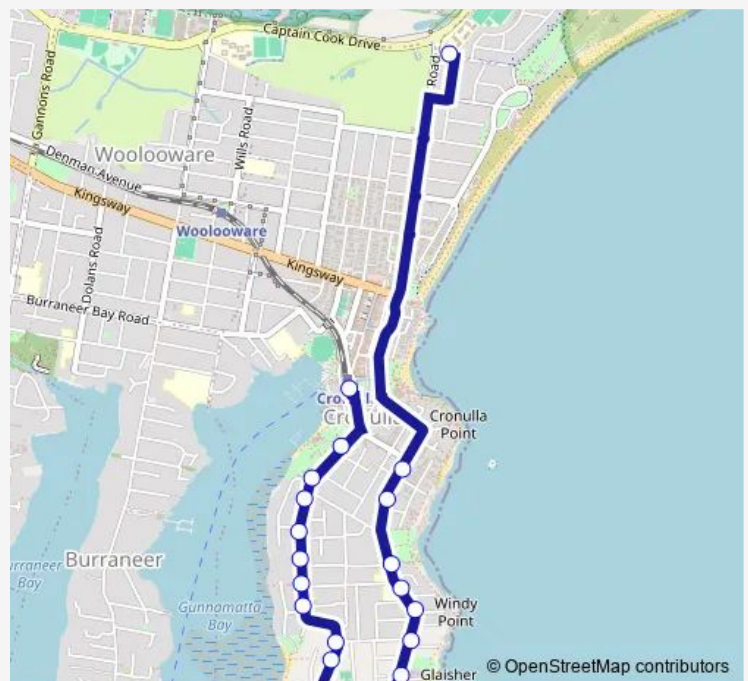

### Direction

Cronulla High School, Bate Bay Rd — Cronulla Station, Cronulla St

21 stops

[Open route schedule](#)

Cronulla High School, Bate Bay Rd

Ewos Pde Before Ingalara Av

Ewos Pde Before Coast Av

Shelly Park Beach, Ewos Pde

### Route schedule

Cronulla High School, Bate Bay Rd — Cronulla Station, Cronulla St

Monday	—
Tuesday	14:30
Wednesday	—
Thursday	14:30
Friday	—
Saturday	—
Sunday	—

### Route info

Direction: Cronulla High School, Bate Bay Rd

Stops: 21

Trip Duration: 0 hour 14 min

S378 — Cronulla HS to Cronulla Station

S378 School Bus time schedules and route maps are available in an offline PDF at [busmaps.com](https://busmaps.com). Use the [busmaps.com](https://busmaps.com) website to see live bus times, train schedule or subway schedule, and step-by-step directions for all public transit in Sydney