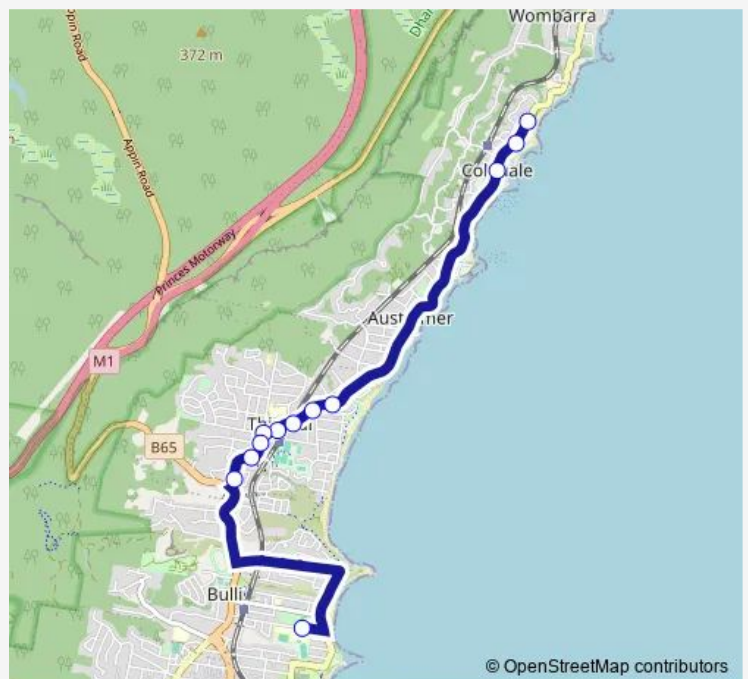

School Bus S378 Coledale to Bulli High School

[Go to website](#)

**Direction**

Lawrence Hargrave Dr Opp Hemsley Pl — Bulli High School, Ursula Rd

12 stops

[Open route schedule](#)

- Lawrence Hargrave Dr Opp Hemsley Pl
- Coledale Public School, Lawrence Hargrave Dr
- Lawrence Hargrave Dr At Northcote St
- Lawrence Hargrave Dr Opp Thirroul Fire Station
- Lawrence Hargrave Dr Opp Thirroul Plaza
- Lawrence Hargrave Dr Opp W.F Jackson Park
- Lawrence Hargrave Dr Opp Thirroul Comm Centre And Library
- George St At Lawrence Hargrave Dr
- Lawrence Hargrave Dr Opp Lachlan St
- Lawrence Hargrave Dr Opp High St
- Lawrence Hargrave Dr Before Hewitts Av
- Bulli High School, Ursula Rd

Route schedule

Lawrence Hargrave Dr Opp Hemsley Pl — Bulli High School, Ursula Rd

Monday	08:20
Tuesday	08:20
Wednesday	08:20
Thursday	08:20
Friday	08:20
Saturday	—
Sunday	—

Route info

Direction: Lawrence Hargrave Dr Opp Hemsley Pl

Stops: 12

Trip Duration: 0 hour 25 min

© OpenStreetMap contributors

S378 School Bus time schedules and route maps are available in an offline PDF at [busmaps.com](https://busmaps.com). Use the [busmaps.com](https://busmaps.com) website to see live bus times, train schedule or subway schedule, and step-by-step directions for all public transit in Wollongong