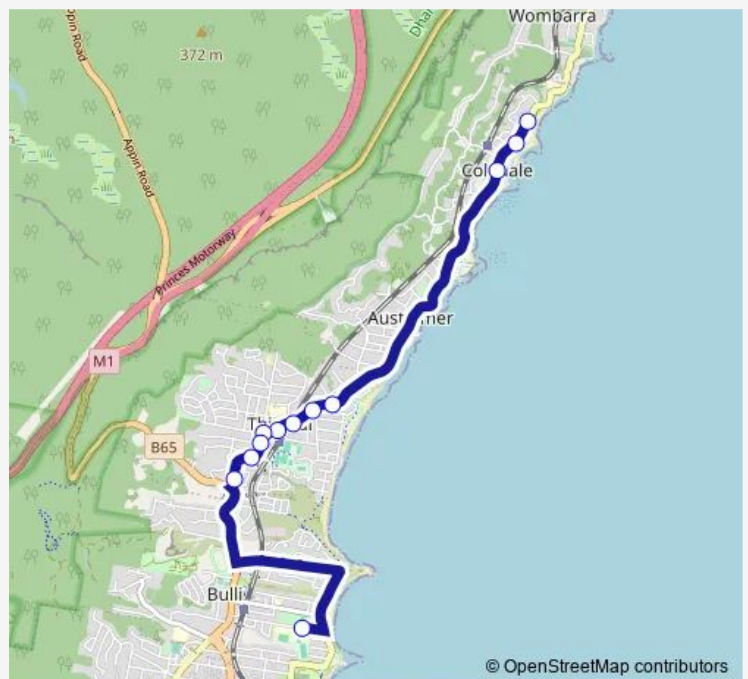

School Bus S378 Coledale to Bulli High School

[Go to website](#)

**Direction**

Lawrence Hargrave Dr Opp Hemsley Pl — Bulli High School, Ursula Rd

12 stops

[Open route schedule](#)

- Lawrence Hargrave Dr Opp Hemsley Pl
- Coledale Public School, Lawrence Hargrave Dr
- Lawrence Hargrave Dr At Northcote St
- Lawrence Hargrave Dr Opp Thirroul Fire Station
- Lawrence Hargrave Dr Opp Thirroul Plaza
- Lawrence Hargrave Dr Opp W.F Jackson Park
- Lawrence Hargrave Dr Opp Thirroul Comm Centre And Library
- George St At Lawrence Hargrave Dr
- Lawrence Hargrave Dr Opp Lachlan St
- Lawrence Hargrave Dr Opp High St
- Lawrence Hargrave Dr Before Hewitts Av
- Bulli High School, Ursula Rd

Route schedule

Lawrence Hargrave Dr Opp Hemsley Pl — Bulli High School, Ursula Rd

Monday	08:20
Tuesday	08:20
Wednesday	08:20
Thursday	08:20
Friday	08:20
Saturday	—
Sunday	—

Route info

Direction: Lawrence Hargrave Dr Opp Hemsley Pl

Stops: 12

Trip Duration: 0 hour 25 min

© OpenStreetMap contributors

S378 School Bus time schedules and route maps are available in an offline PDF at [busmaps.com](https://busmaps.com). Use the [busmaps.com](https://busmaps.com) website to see live bus times, train schedule or subway schedule, and step-by-step directions for all public transit in Wollongong