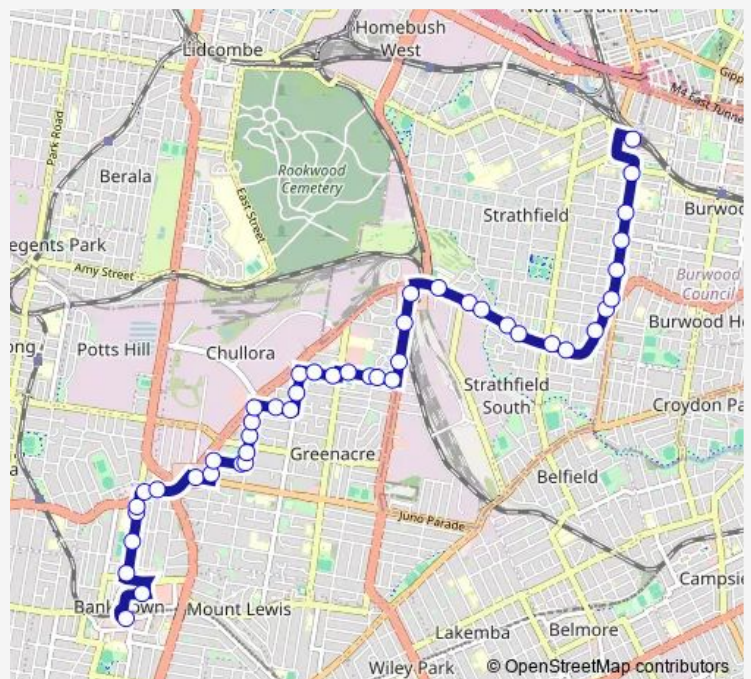

Bus 913 Bankstown to Strathfield

[Go to website](#)

Direction

Bankstown Station, Stand E — Strathfield Station, Albert Rd, Stand E

45 stops

[Open route schedule](#)

Bankstown Station, Stand E

Chapel Rd Opp Bankstown Library And Knowledge Centre

Chapel Rd After Rickard Rd

Bankstown Tafe, Chapel Rd

Lasalle Catholic College, Chapel Rd

St Felix Primary School, Chapel Rd

Hume Hwy After Rookwood Rd

North Bankstown Public School, Hume Hwy

Hume Hwy After Boronia Rd

Highview Av After Boronia Rd

Highview Av Opp Chiswick Rd

Gosling Park, Chiswick Rd

Hillcrest Av At Chiswick Rd

Gosling Park, Hillcrest Av

Hillcrest Av After Rawson Rd

Hillcrest Av At Northcote Rd

Hillcrest Av Opp Cardigan Rd

Cardigan Rd Opp Riga Av

Cardigan Rd At Noble Av

Noble Av At Tennyson Rd

Noble Av Before Shellcote Rd

Route schedule

Bankstown Station, Stand E — Strathfield Station, Albert Rd, Stand E

Monday 05:32-08:37

Tuesday 05:32-08:37

Wednesday 05:32-08:37

Thursday 05:32-08:37

Friday 05:32-08:37

Saturday —

Sunday —

Route info

Direction: Bankstown Station, Stand E

Stops: 45

Trip Duration: 0 hour 39 min

913 — Bankstown to Strathfield