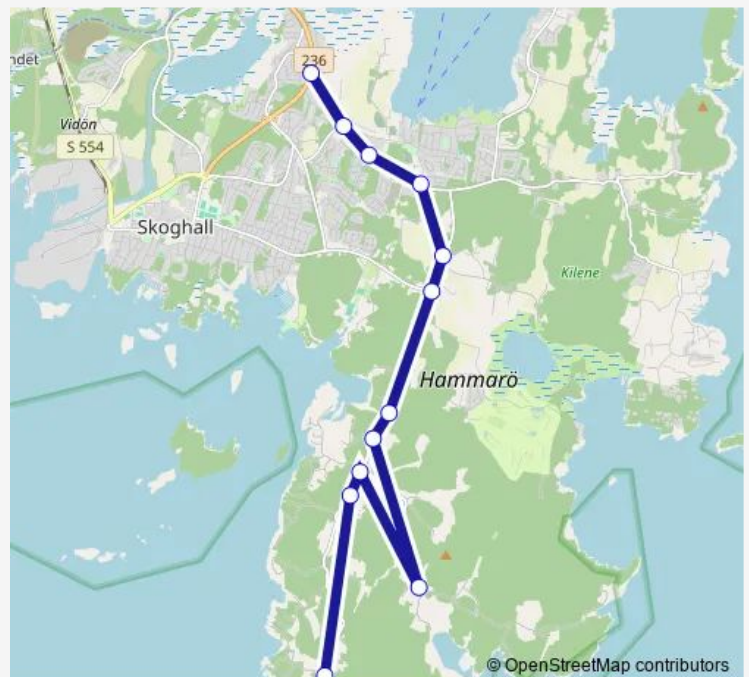

Friday 13:25-19:40

Saturday —

Sunday —

Route info

Direction: Jonsbol Bytespunkt

Stops: 12

Trip Duration: 0 hour 25 min

© OpenStreetMap contributors

Direction

Takene — Jonsbol Bytespunkt

14 stops

[Open route schedule](#)

Takene

Svenshult

Skagene

Fisekvik