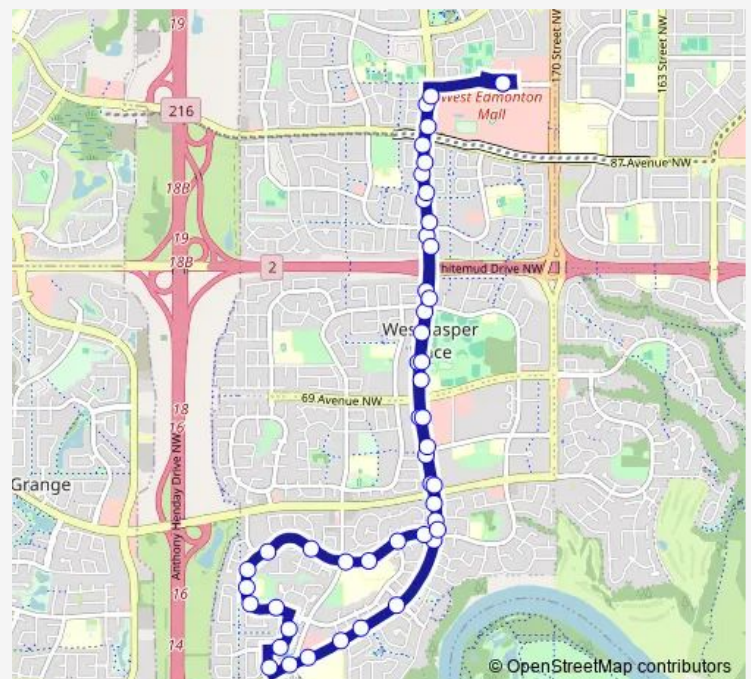

178 Street & 85 Avenue

178 Street & 81 Avenue

178 Street & 81 Avenue

178 Street & Whitemud Drive

178 Street & 76 Avenue

178 Street & 74 Avenue

178 Street & 71 Avenue

178 Street & 69 Avenue

178 Street & 64 Avenue

178 Street & 63 Avenue

178 Street & Callingwood Road

178 Street & 59 Avenue

Lessard Road & 57 Avenue

Lessard Road & Dechene Way

Dechene Way & Lessard Road

Dalhousie Way & Lessard Road

### Route schedule

West Edmonton Mall Transit Centre Bay A — West Edmonton Mall Transit Centre Bay A

Monday 05:30-24:00

Tuesday 05:30-24:00

Wednesday 05:30-24:00

Thursday 05:30-24:00

Friday 05:30-24:00

Saturday 05:53-23:52

### Route info

Direction: West Edmonton Mall Transit Centre Bay A

Stops: 48

Trip Duration: 0 hour 32 min

913 — West Edmonton Mall - Jamieson Place

188 Street & Lessard Road

187 Street & 49 Avenue

186 Street & 50 Avenue