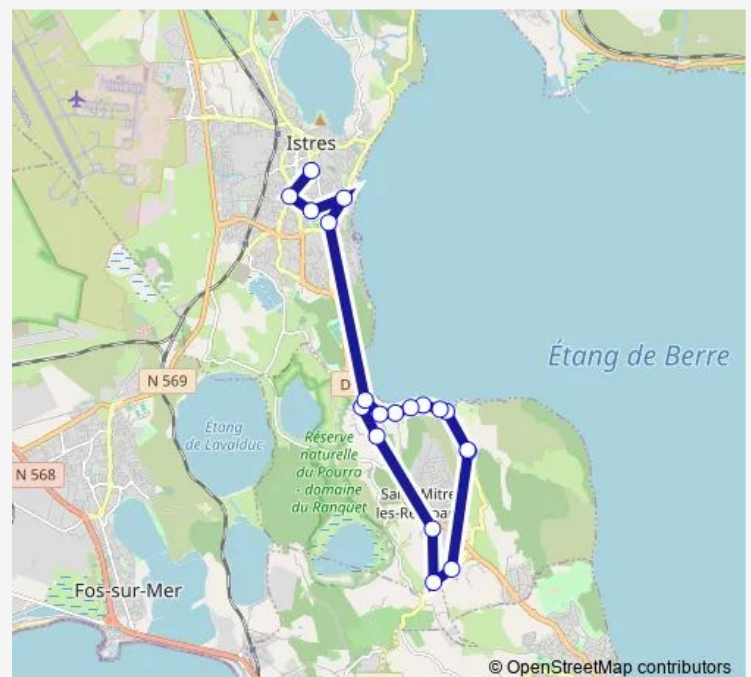

Gare Routière

Route schedule

Rd Pt de Varage — Gare Routière

Monday 07:18

Tuesday 07:18

Wednesday 07:18

Thursday 07:18

Friday 07:18

Saturday —

Sunday —

Route info

Direction: Rd Pt de Varage

Stops: 19

Trip Duration: 0 hour 37 min

© OpenStreetMap contributors

913 — St Mitre Varage - Istres