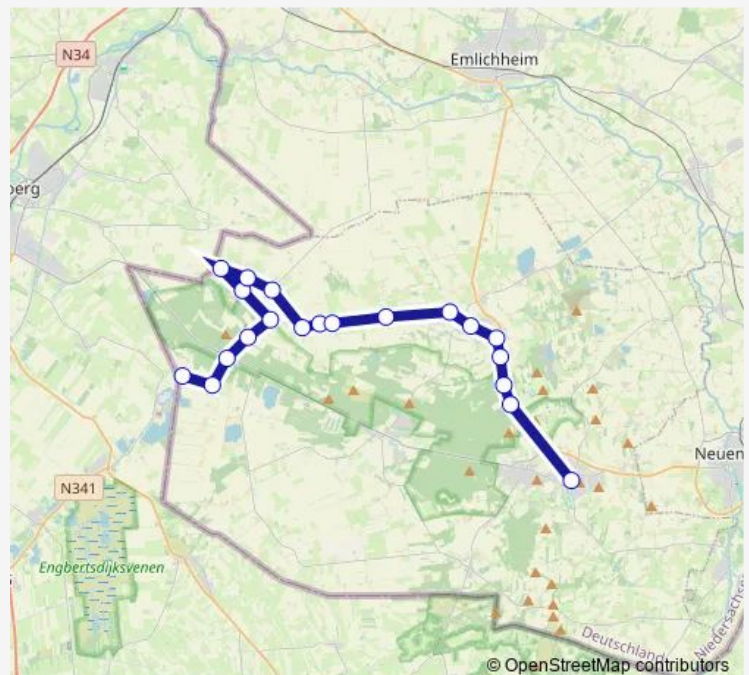

Wilsum Ridder

Wilsum Goldberg

Wilsum Schensken

Wilsum Wilsumer Berge

Uelsen Ziegelei

Uelsen Waterfall

Route schedule

Wielen Heidegut — Uelsen Waterfall

Monday 06:26

Tuesday 06:26

Wednesday 06:26

Thursday 06:26

Friday 06:26

Saturday —

Sunday —

Route info

Direction: Wielen Heidegut

Stops: 17

Trip Duration: 0 hour 24 min

913

Direction

Wielen Zollhäuser — Uelsen Schulzentrum

20 stops

[Open route schedule](#)