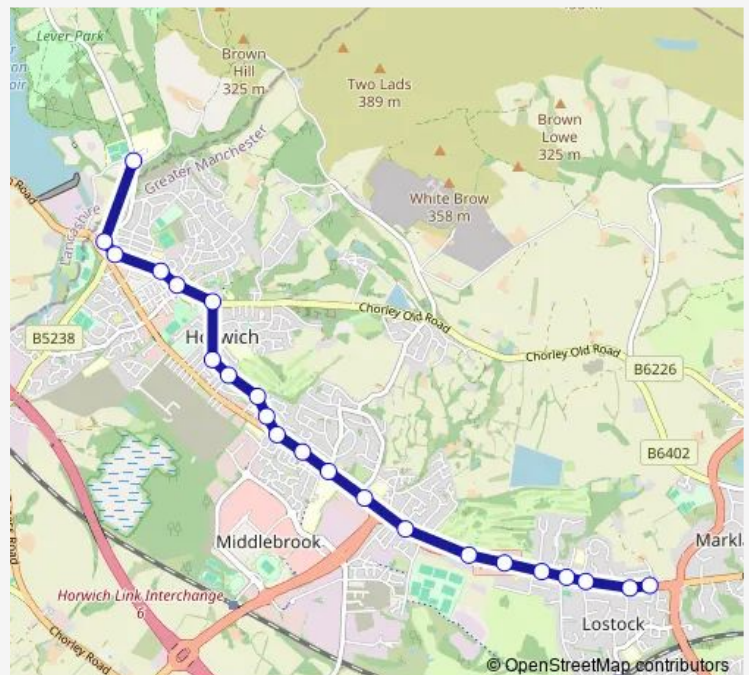

### Direction

Rivington & Blackrod High School — Ravensdale Road

22 stops

[Open route schedule](#)

Rivington & Blackrod High School

Mary Street West

The Crown

Albert Street

### Route schedule

Rivington & Blackrod High School — Ravensdale Road

Monday 15:30

Tuesday 15:30

Wednesday 15:30

Thursday 15:30

Friday 15:30

Saturday —

### Route info

Direction: Rivington & Blackrod High School

Stops: 22

Trip Duration: 0 hour 18 min

■ 913 — Rivington & Blackrod High School - Bolton

913 Bus time schedules and route maps are available in an offline PDF at [busmaps.com](https://busmaps.com). Use the [busmaps.com](https://busmaps.com) website to see live bus times, train schedule or subway schedule, and step-by-step directions for all public transit in Bolton