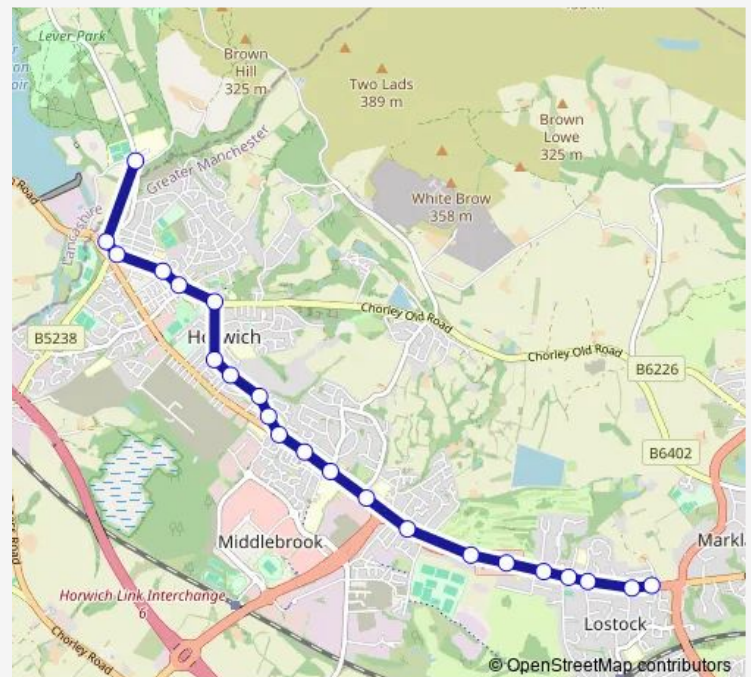

The Crown

Albert Street

Brownlow Road

Horwich Leisure Centre

Fox Street

Arkwright Street

Telford Street

St Mary's RC Primary School

Regent Road

Birksdale Way

Lostock Junction Lane

Route schedule

Rivington & Blackrod High School — Ravensdale Road

Monday 15:30

Tuesday 15:30

Wednesday 15:30

Thursday 15:30

Friday 15:30

Saturday —

Sunday —

Route info

Direction: Rivington & Blackrod High School

Stops: 22

Trip Duration: 0 hour 18 min

■ 913 — Rivington & Blackrod High School - Bolton

913 Bus time schedules and route maps are available in an offline PDF at busmaps.com. Use the busmaps.com website to see live bus times, train schedule or subway schedule, and step-by-step directions for all public transit in Bolton