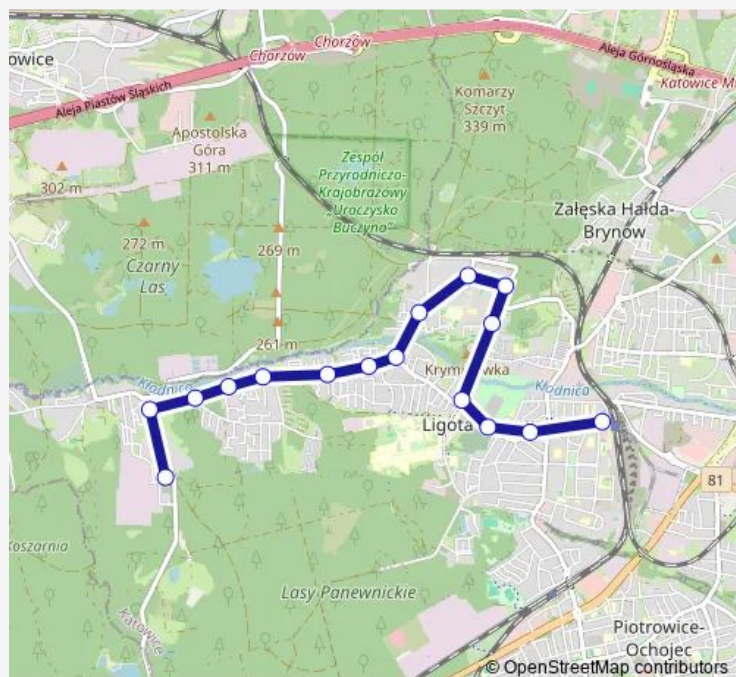

### Route schedule

Panewniki Owsiana — Ligota Dworzec Pkp

Monday	—
Tuesday	17:49-18:29
Wednesday	17:49-18:29
Thursday	—
Friday	—
Saturday	—
Sunday	—

### Route info

Direction: Panewniki Owsiana

Stops: 15

Trip Duration: 0 hour 21 min