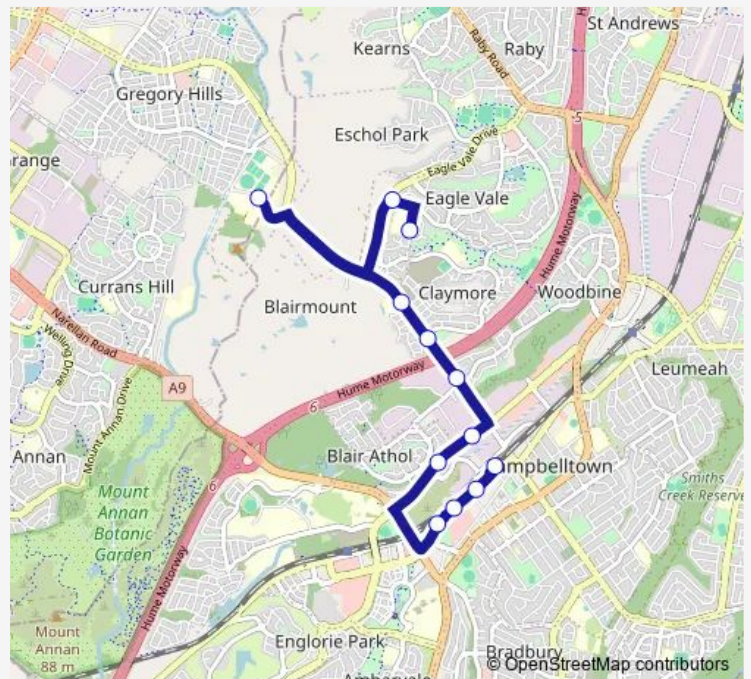

Blaxland Rd Before Farrow Rd

Hurley St Opp Koshigaya Park

Hurley St Opp Campbelltown Mall

Hurley St Opp Dumaresq St

Campbelltown Station, Stand C

Route schedule

Eagle Vale High School, Drysdale St — Campbelltown Station, Stand C

Monday	15:22
Tuesday	15:22
Wednesday	15:22
Thursday	15:22
Friday	—
Saturday	—
Sunday	—

Route info

Direction: Eagle Vale High School, Drysdale St

Stops: 12

Trip Duration: 0 hour 26 min

5555 School Bus time schedules and route maps are available in an offline PDF at busmaps.com. Use the busmaps.com website to see live bus times, train schedule or subway schedule, and step-by-step directions for all public transit in Campbelltown