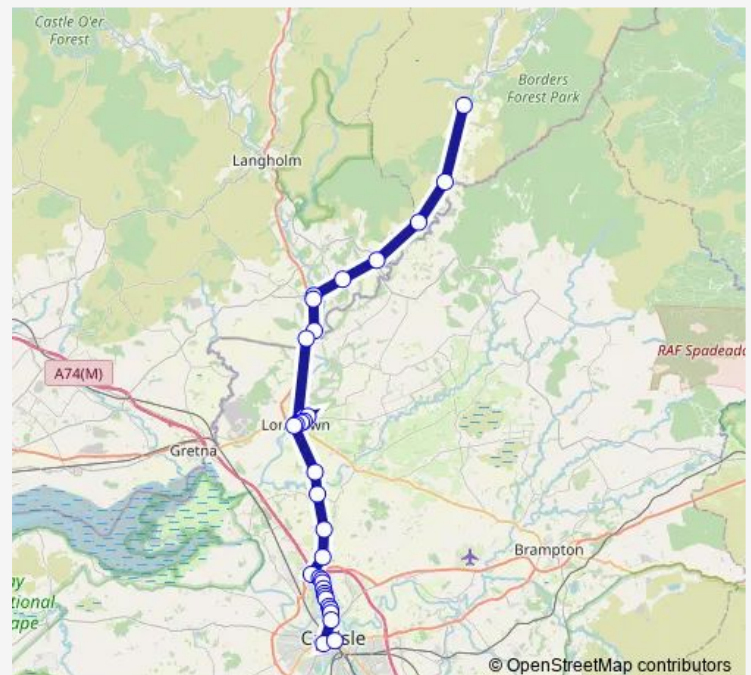

Thursday —

Friday 13:45-17:10

Saturday —

Sunday 13:45-17:10

Route info

Direction: Eaten by Monsters

Stops: 29

Trip Duration: 0 hour 56 min

Douglas Square

Direction

Douglas Square — Eaten by Monsters

27 stops

[Open route schedule](#)

Douglas Square

Under Burnmouth Farm

Longrow Rd End