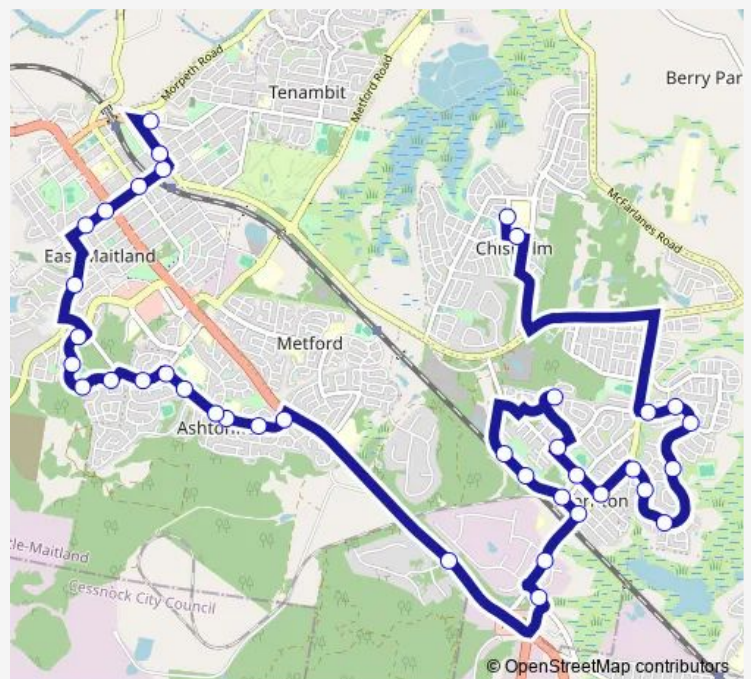

School Bus 2416 St Josephs PS to Duckenfield

[Go to website](#)

Direction

St Bede's High School, Heritage Dr — Maitland Grossmann High School, Cumberland St

38 stops

[Open route schedule](#)

- St Bede's High School, Heritage Dr
- St Aloysius Primary School, Tigerhawk Dr
- Somerset Dr After Government Rd
- Somerset Dr After Benwerrin Av
- Somerset Dr At Avondale Dr
- Somerset Dr After Featherwood Pl
- Somerset Dr After Golden Wattle Cr
- Somerset Dr At Rosewood Av
- Somerset Dr Before Edwards Av
- Edwards Av At Eurimbla St
- Thornton Public School, Taylor Av
- Thomas Coke Dr Opp Thornton Shopping Centre
- John Arthur Av At Malthus Cl (Hail And Ride)
- Haussman Dr After Garnier Cl
- Haussman Dr After Tripp Cl
- Haussman Dr Before Government Rd
- Glenroy St At Railway Av
- Thornton Rd Opp Huntingdale Dr
- Glenwood Dr After Hartley Dr
- New England Hwy Before Avalon Dr
- South Seas Dr After New England Hwy

Route schedule

St Bede's High School, Heritage Dr — Maitland Grossmann High School, Cumberland St

Monday	15:15
Tuesday	15:15
Wednesday	15:15
Thursday	15:15
Friday	15:15
Saturday	—
Sunday	—

Route info

Direction: St Bede's High School, Heritage Dr

Stops: 38

Trip Duration: 0 hour 41 min

2416 — St Josephs PS to Duckenfield

32 South Seas Dr

South Seas Dr Opp Adele Cres

South Seas Dr Opp Norfolk St

South Seas Dr Opp Hunter Valley Grammar School

South Seas Dr At Chisholm Rd

Chisholm Rd Before Galway Bay Dr

Worcester Dr Opp Beaufort Cct

Worcester Dr At Prieska Way

Worcester Dr At Parl St

Worcester Dr At Springbok Cres

Brunswick St At Richardson St

High St At Rous St

High St After Newcastle St