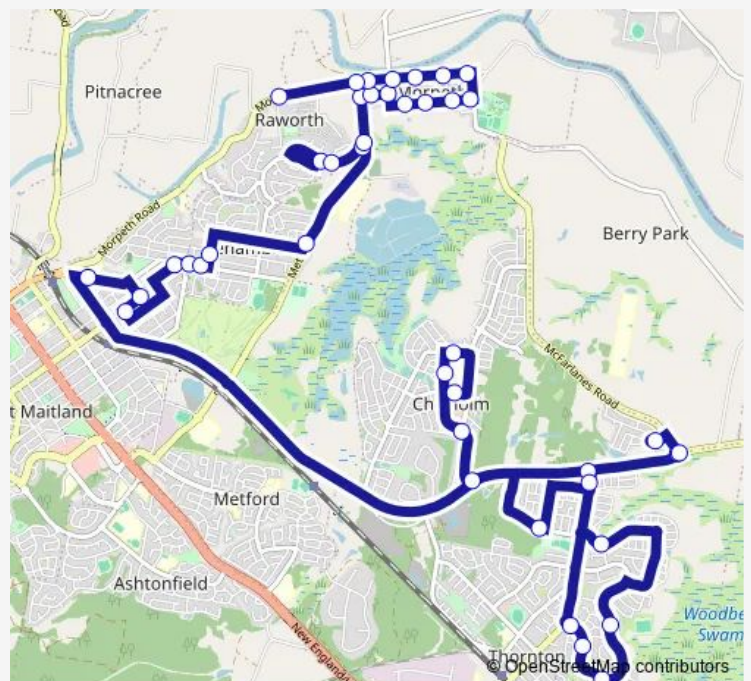

Route schedule

St Aloysius Primary School, Tigerhawk Dr — Morpeth Rd At Raworth Av

Monday	15:07
Tuesday	15:07
Wednesday	15:07
Thursday	15:07
Friday	15:07
Saturday	—
Sunday	—

Route info

Direction: St Aloysius Primary School, Tigerhawk Dr

Stops: 42

Trip Duration: 1 hour 12 min

2416 — St Josephs PS to Duckenfield

Maize St Opp Sinclair St

Tenambit Public School, Maize St

Tenambit Public School, Edward St

Metford Rd After Robert St

Canterbury Dr At Tank St

Canterbury Dr Before Stanton Dr

Canterbury Dr Before London Av

Tank St After Canterbury Dr

Tank St Opp High St

High St At Green St

High St At Northumberland St

James St After Northumberland St

James St After Robert St

James St After George St

James St At Edward St

Swan St After Edward St

Swan St At George St

Swan St At Robert St

Morpeth Museum, Swan St

Swan St At Green St

Morpeth Rd After Tank St