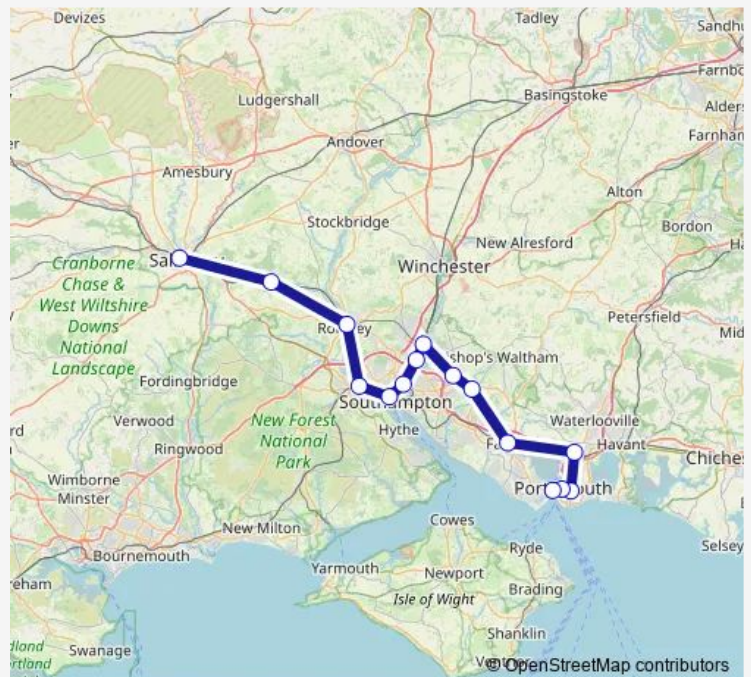

## Rail Gw:Sal->Pmh GW train service from SAL to Pmh

[Go to website](#)

### Direction

Salisbury — Portsmouth Harbour

15 stops

[Open route schedule](#)

- Salisbury
- Dean
- Romsey
- Redbridge (Hants)
- Southampton Central
- St Denys
- Southampton Airport Parkway
- Eastleigh
- Hedge End
- Botley
- Fareham
- Cosham
- Fratton
- Portsmouth & Southsea
- Portsmouth Harbour

### Route schedule

Salisbury — Portsmouth Harbour

Monday	06:19-22:34
Tuesday	—
Wednesday	—
Thursday	—
Friday	—
Saturday	06:32-23:20
Sunday	10:33-23:32

### Route info

Direction: Salisbury

Stops: 15

Trip Duration: 1 hour 30 min

■ Gw:Sal->Pmh — GW train service from SAL to Pmh

Gw:Sal->Pmh Rail time schedules and route maps are available in an offline PDF at [busmaps.com](https://busmaps.com). Use the [busmaps.com](https://busmaps.com) website to see live bus times, train schedule or subway schedule, and step-by-step directions for all public transit in Southampton