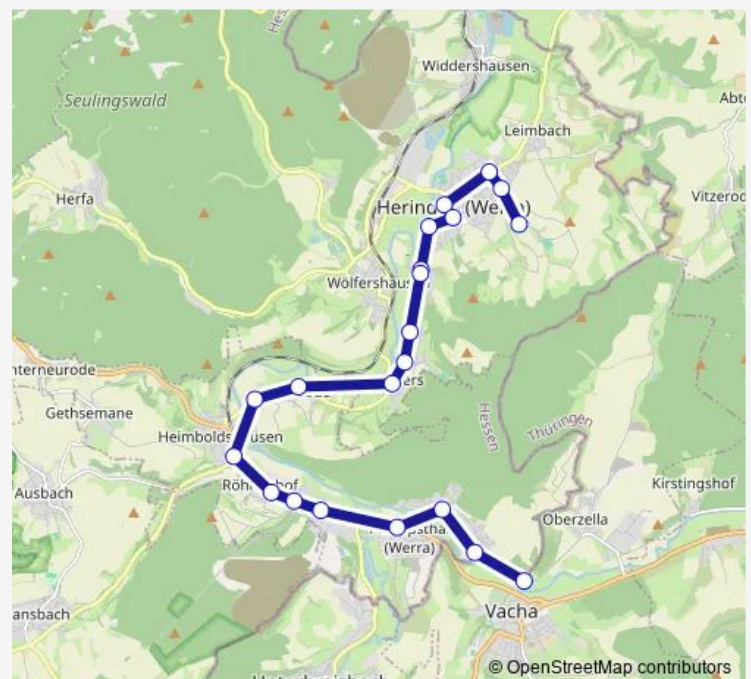

### Route schedule

Philippsthal Schule — Heringen(Werra) Gesamtschule

Monday 08:03-14:43

Tuesday 08:03-14:43

Wednesday 08:03-14:43

Thursday 08:03-14:43

Friday 08:03-14:43

Saturday —

### Route info

Direction: Philippsthal Schule

Stops: 14

Trip Duration: 0 hour 19 min