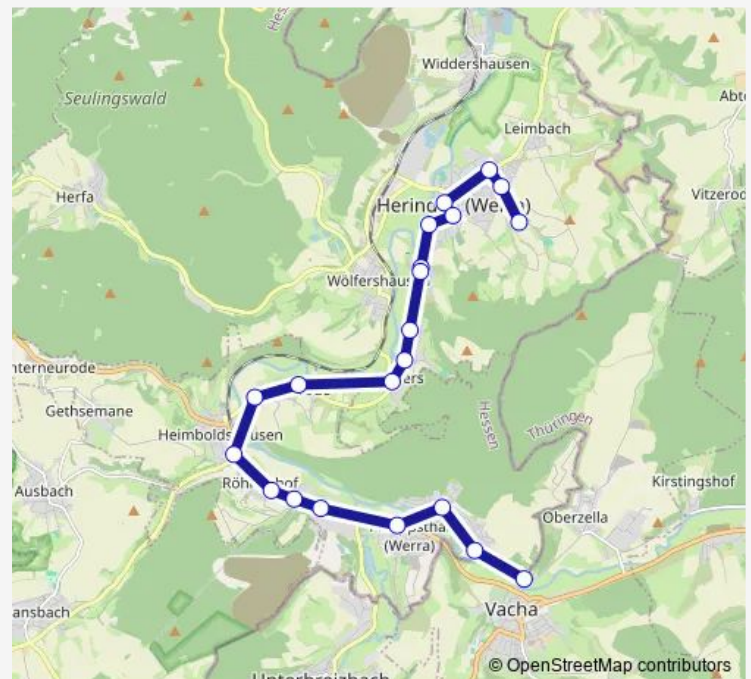

### Route schedule

Philippsthal Schule — Heringen(Werra) Gesamtschule

Monday 08:03-14:43

Tuesday 08:03-14:43

Wednesday 08:03-14:43

Thursday 08:03-14:43

Friday 08:03-14:43

Saturday —

### Route info

Direction: Philippsthal Schule

Stops: 14

Trip Duration: 0 hour 19 min