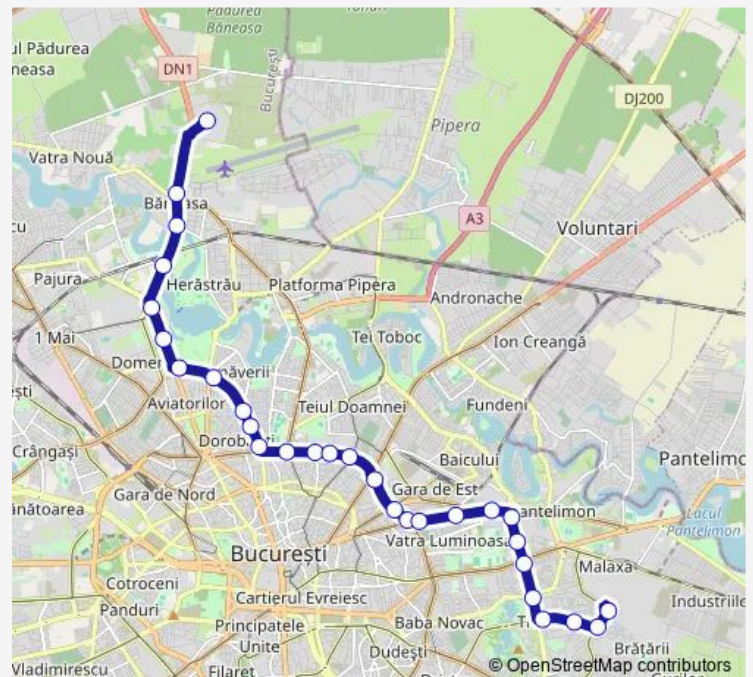

### Direction

Faur — Complex Comercial Baneasa

29 stops

[Open route schedule](#)

- Faur
- Complex Comercial Titan
- Barajul Dunarii
- Liviu Rebreanu
- Constantin Brancusi
- Bd. Basarabia
- Pictor Harlescu
- Bd. Chisinau
- Sarafinesti
- Zefirul
- Piata Iancului
- Soseaua Mihai Bravu 33
- Bucur Obor
- Lizeanu
- Dr. Grozovici
- Vasile Lascar
- Stadion Dinamo
- Perla
- Colegiul National I.L. Caragiale
- Piata Dorobanti
- Piata Charles de Gaulle

### Route schedule

Faur — Complex Comercial Baneasa

|           |             |
|-----------|-------------|
| Monday    | 04:50-22:40 |
| Tuesday   | 04:50-22:40 |
| Wednesday | 04:50-22:40 |
| Thursday  | 04:50-22:40 |
| Friday    | 04:50-22:40 |
| Saturday  | 04:50-22:40 |
| Sunday    | 04:50-22:40 |

### Route info

Direction: Faur

Stops: 29

Trip Duration: 1 hour 6 min

Arcul de Triumf

Muzeul Satului

Piata Presei

Gara Baneasa

## Route info

Direction: Complex Comercial Baneasa

Stops: 29

Trip Duration: 0 hour 50 min

Liviu Rebreanu

Barajul Dunarii

Complex Comercial Titan

Faur