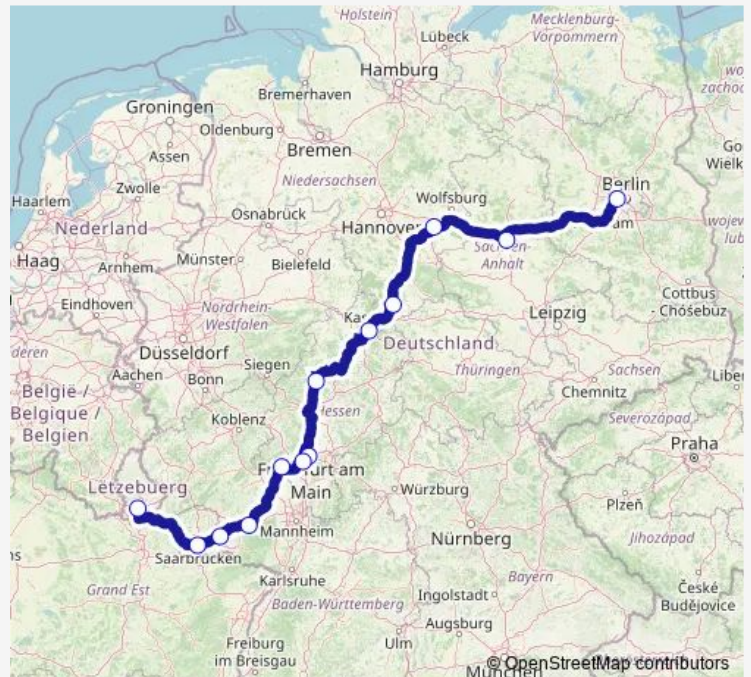

Brunswick central station

Göttingen ZOB (Zoologisches Institut)

Kaufungen-Papierfabrik

Marburg (Fernbus)

Frankfurt (Main) Pforzheimer Straße

Frankfurt (Main) Flughafen Tor 3

Mainz, Hauptbahnhof

Kaiserslautern, Hbf

Thursday 08:40

Friday 08:40

Saturday 08:40

Sunday 08:40

Route info

Direction: Berlin ZOB [Fernbus]

Stops: 13

Trip Duration: 13 hour 20 min

335 — Berlin - Luxembourg

## Route info

Direction: Luxembourg, P+R Bouillon

Stops: 13

Trip Duration: 13 hour 20 min

335 International Coach Service time schedules and route maps are available in an offline PDF at busmaps.com. Use the busmaps.com website to see live bus times, train schedule or subway schedule, and step-by-step directions for all public transit in Mainz