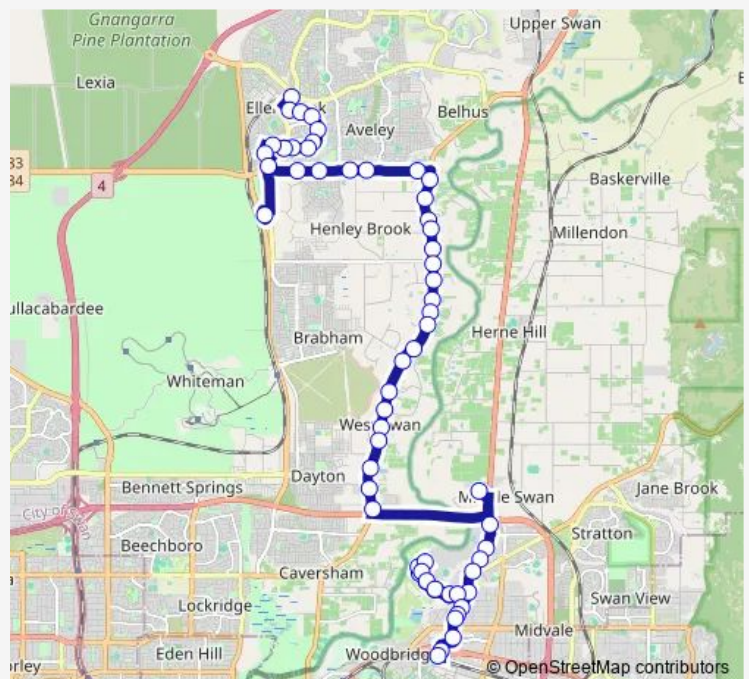

West Swan Rd After Henry St

West Swan Rd After John St

West Swan Rd After Saunders St

### Route schedule

Main St After The Promenade — Midland Stn Stand 1

Monday 07:13-13:00

Tuesday 07:13-13:00

Wednesday 07:13-13:00

Thursday 07:13-13:00

Friday 07:13-13:00

Saturday —

### Route info

Direction: Main St After The Promenade

Stops: 60

Trip Duration: 1 hour 2 min

West Swan Rd Before Henley St

West Swan Rd After Henley St

West Swan Rd After Park St

West Swan Rd Henley Brook