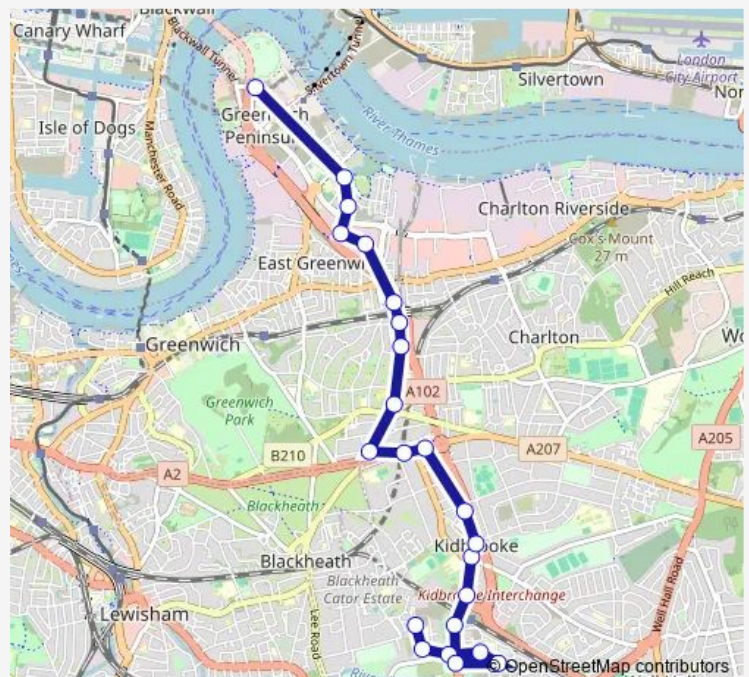

### Direction

Wingfield School — North Greenwich Station

23 stops

[Open route schedule](#)

Wingfield School

Moorhead Way / Pinto Way

Weigall Road / North Side

Ryan Close

### Route schedule

Wingfield School — North Greenwich Station

Monday 00:00-23:45

Tuesday 00:00-23:45

Wednesday 00:00-23:45

Thursday 00:00-23:45

Friday 00:00-23:45

Saturday 00:00-23:45

### Route info

Direction: Wingfield School

Stops: 23

Trip Duration: 0 hour 24 min

335 — Kidbrooke - Blackheath Royal Standard - Westcombe Hill - Westcombe Park Station - Millennium...

Millennium Village South

## Route info

Direction: North Greenwich Station

Stops: 23

Trip Duration: 0 hour 24 min

335 Bus time schedules and route maps are available in an offline PDF at [busmaps.com](https://busmaps.com). Use the [busmaps.com](https://busmaps.com) website to see live bus times, train schedule or subway schedule, and step-by-step directions for all public transit in London