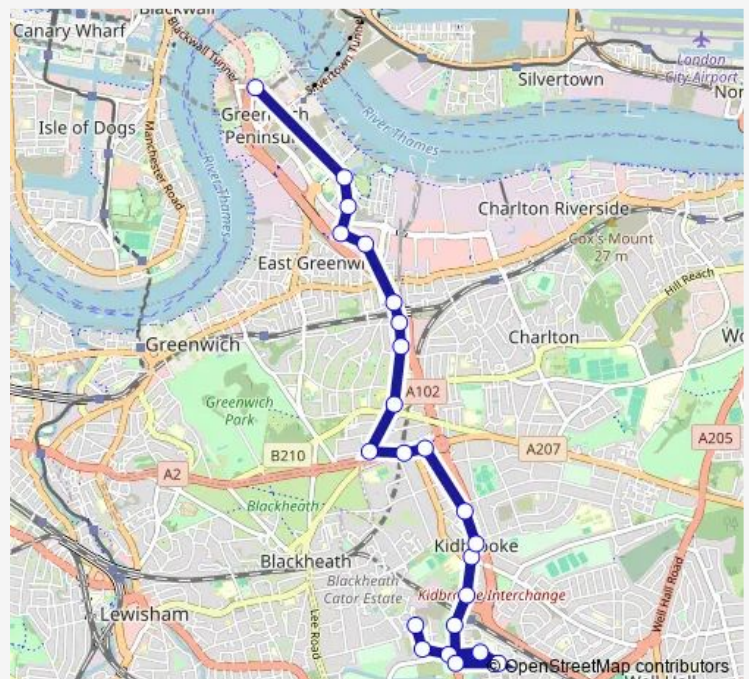

Blackheath / Royal Standard

Kirkside Road

Westcombe Park

Westerdale Road

Millennium Leisure Park East

Millennium Leisure Park West

Route schedule

Wingfield School — North Greenwich Station

Monday 00:00-23:45

Tuesday 00:00-23:45

Wednesday 00:00-23:45

Thursday 00:00-23:45

Friday 00:00-23:45

Saturday 00:00-23:45

Sunday 00:00-23:45

Route info

Direction: Wingfield School

Stops: 23

Trip Duration: 0 hour 23 min

335 — Kidbrooke - Blackheath Royal Standard - Westcombe Hill - Westcombe Park Station - Millennium...

Millennium Village South

Millennium Village / Oval Square

North Greenwich Station

Direction

North Greenwich Station — Wingfield School

23 stops

[Open route schedule](#)

North Greenwich Station

Millennium Village / Oval Square

Millennium Village South