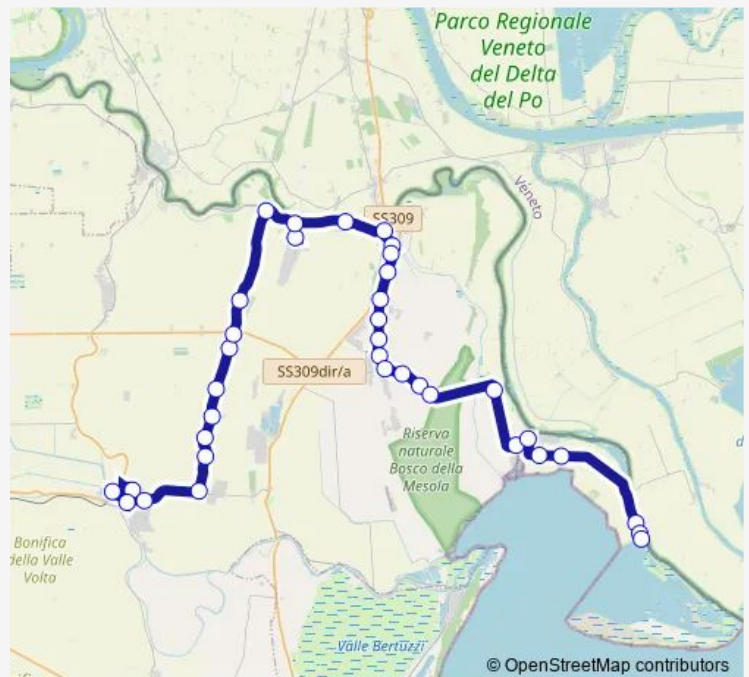

Passerella Schiavi [610]

Mezzogoro [613]

Route schedule

Codigoro Stazione [143] — Mezzogoro [613]

Monday	05:58
Tuesday	05:58
Wednesday	05:58
Thursday	05:58
Friday	05:58
Saturday	05:58
Sunday	—

Route info

Direction: Codigoro Stazione [143]

Stops: 12

Trip Duration: 0 hour 25 min

335 — Gorino-Mesola-Codigoro

Direction

Codigoro Centro Scolastico [149] — Codigoro Ospedale [156]

3 stops

[Open route schedule](#)

Codigoro Centro Scolastico [149]

Codigoro Scuole Medie

Codigoro Ospedale [156]

Route schedule

Codigoro Centro Scolastico [149] — Codigoro Ospedale [156]

Monday 07:50

Tuesday 07:50

Wednesday 07:50

Thursday 07:50

Friday 07:50

Saturday 07:50

Sunday —

Route info

Direction: Codigoro Centro Scolastico [149]

Stops: 3

Trip Duration: 0 hour 2 min

Direction