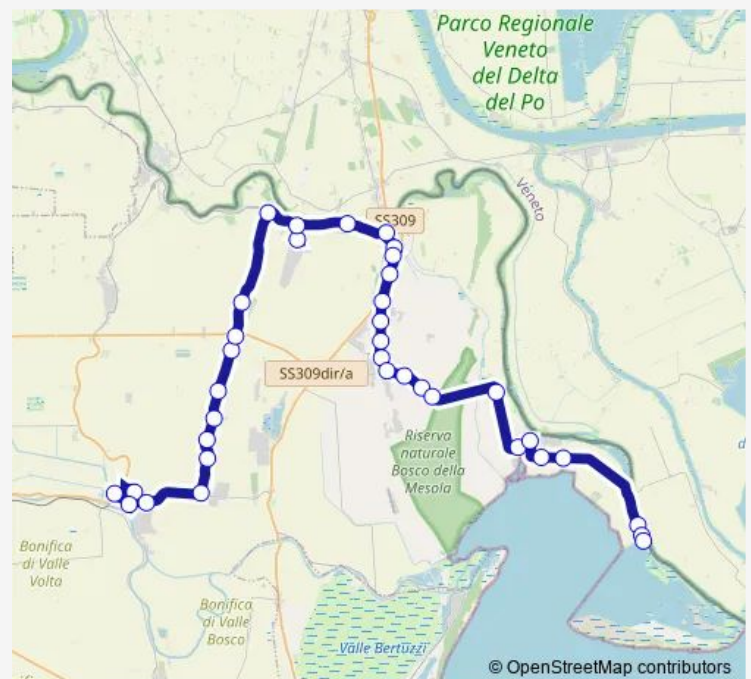

Mezzogoro [613]

Route schedule

Codigoro Stazione [143] — Mezzogoro [613]

Monday	05:58
Tuesday	05:58
Wednesday	05:58
Thursday	05:58
Friday	05:58
Saturday	05:58
Sunday	—

Route info

Direction: Codigoro Stazione [143]

Stops: 12

Trip Duration: 0 hour 25 min

335 — Gorino-Mesola-Codigoro

Direction

Codigoro Centro Scolastico [149] — Codigoro Ospedale [156]

3 stops

[Open route schedule](#)

Codigoro Centro Scolastico [149]

Codigoro Scuole Medie

Codigoro Ospedale [156]

Route schedule

Codigoro Centro Scolastico [149] — Codigoro Ospedale [156]

Monday	07:50
Tuesday	07:50
Wednesday	07:50
Thursday	07:50
Friday	07:50
Saturday	07:50
Sunday	—

Route info

Direction: Codigoro Centro Scolastico [149]

Stops: 3

Trip Duration: 0 hour 2 min

Direction

Gorino [851] — Codigoro Centro Scolastico [149]

26 stops

[Open route schedule](#)