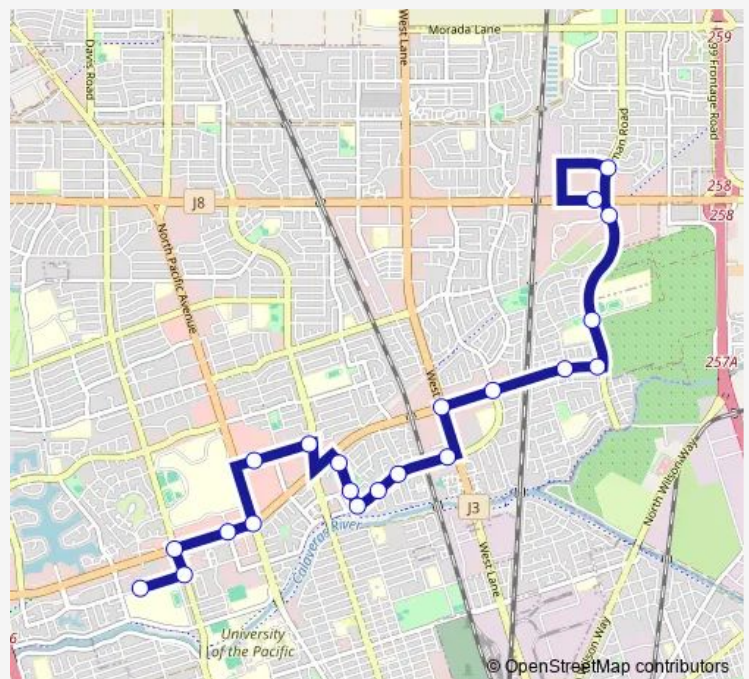

### Direction

Hammer LN & Holman RD FS Wb — Rosemarie LN & Mcgaw MB Wb

21 stops

[Open route schedule](#)

- Hammer LN & Holman RD FS Wb
- Holman RD & Wakeman DR FS/Sb
- Holman RD & Auto Center FS Sb
- Holman RD & Windflower FS Sb
- March LN & Holman RD FS/Wb
- March LN & Fred Russo FS Wb
- March LN & Montauban AVE FS/Wb
- West Lane & March Lane FS Sb
- Bianchi RD & Clowes FS/Wb
- Bianchi RD & Hillsboro FS/Wb
- Bianchi RD & Dorset FS/Wb
- Bianchi RD & Kentfield NS/Wb
- Kentfield & Surrey Lane FS/Nb
- Kentfield & Gateway MB/Nb
- Yokuts & EL Dorado FS/Wb
- Mall Transfer ARR (North)
- March LN & Pacific AV FS/Wb
- March LN & Precissi LN NS/Wb
- Pershing AV & March Lane FS Sb
- Rosemarie LN & Pershing AV FS/Wb
- Rosemarie LN & Mcgaw MB Wb

### Route schedule

Hammer LN & Holman RD FS Wb — Rosemarie LN & Mcgaw MB Wb

Monday	07:48-15:30
Tuesday	07:48-15:30
Wednesday	07:48-15:30
Thursday	07:48-15:30
Friday	07:48-15:30
Saturday	—
Sunday	—

### Route info

Direction: Hammer LN & Holman RD FS Wb

Stops: 21

Trip Duration: 0 hour 28 min

335 — Stagg-MTS-Bianchi-Holman

**Direction**

Rosemarie LN &amp; Mcgaw MB Wb — Hammer LN &amp; Holman RD FS Wb

19 stops

Sunday —

**Route info**

Direction: Rosemarie LN &amp; Mcgaw MB Wb

Stops: 19

Trip Duration: 0 hour 30 min

**Direction**

Hammer LN &amp; Holman RD FS Wb — Mall Transfer ARR (South)

17 stops