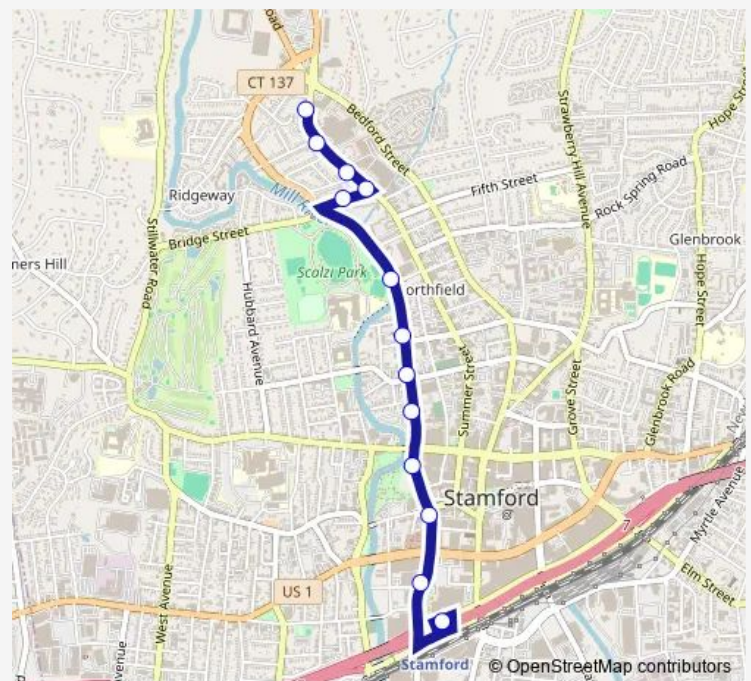

Washington Blvd @ Randall Ave

Long Ridge Rd @ Cold Spring Rd

Summer St @ Hoover Ave

Route schedule

Stamford Transportation Center @ Bay D — Summer St @ Hoover Ave

Monday	06:00-17:20
Tuesday	06:00-17:20
Wednesday	06:00-17:20
Thursday	06:00-17:20
Friday	06:00-17:20
Saturday	—
Sunday	—

Route info

Direction: Stamford Transportation Center @ Bay D

Stops: 12

Trip Duration: 0 hour 12 min

■ 335 — Washington Blvd

Direction

Summer St @ Hoover Ave — Stamford Transportation Center @ Bay D

13 stops

[Open route schedule](#)

Summer St @ Hoover Ave

Summer St @ Forest Lawn Ave

Summer St @ Seventh St

Summer St @ Bridge St

Bridge St @ Washington Blvd

Washington Blvd @ opp Second St

Washington Blvd @ Linden Pl

Summer St @ Hoover Ave — Stamford Transportation Center @ Bay D

Monday 06:12-17:42

Tuesday 06:12-17:42

Wednesday 06:12-17:42

Thursday 06:12-17:42

Friday 06:12-17:42

Saturday —

Sunday —