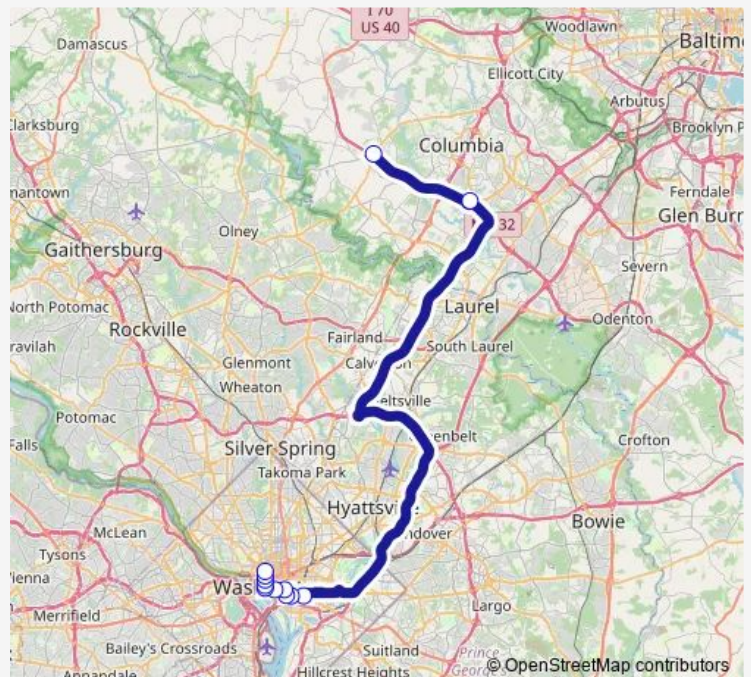

Direction

Clarksville Park & Ride — 18th ST & M ST NW nb

12 stops

[Open route schedule](#)

Clarksville Park & Ride

Broken Land Park & Ride

Independence AVE & 1ST ST SE wb

Independence AVE & 4TH ST SW wb

7TH ST & Independence AVE SW nb

Constitution AVE & 9TH ST NW wb

Constitution AVE & 14 & 15 NW mid wb

18th ST & C ST NW nb

18th ST & E ST NW nb

18th ST & Pennsylvania AVE NW nb

18th ST & K ST NW nb

18th ST & M ST NW nb

Route schedule

Clarksville Park & Ride — 18th ST & M ST NW nb

Monday 05:08-07:13

Tuesday 05:08-07:13

Wednesday 05:08-07:13

Thursday 05:08-07:13

Friday 05:08-07:13

Saturday —

Sunday —

Route info

Direction: Clarksville Park & Ride

Stops: 12

Trip Duration: 1 hour 39 min

Direction

19th ST & M ST NW sb — Clarksville Park & Ride

12 stops