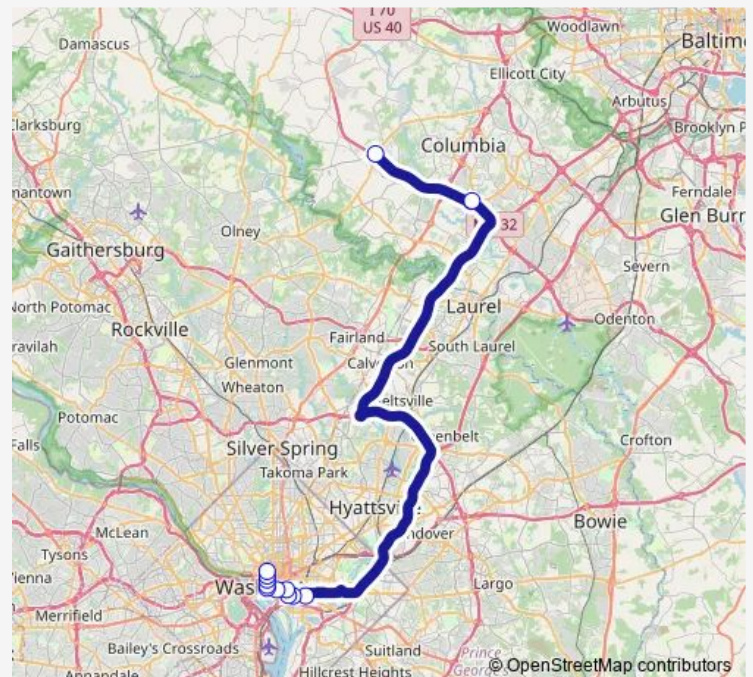

Independence AVE & 1ST ST SE wb

Independence AVE & 4TH ST SW wb

7TH ST & Independence AVE SW nb

Constitution AVE & 9TH ST NW wb

Constitution AVE & 14 & 15 NW mid wb

18th ST & C ST NW nb

18th ST & E ST NW nb

18th ST & Pennsylvania AVE NW nb

18th ST & K ST NW nb

18th ST & M ST NW nb

Route schedule

Clarksville Park & Ride — 18th ST & M ST NW nb

Monday 05:08-07:13

Tuesday 05:08-07:13

Wednesday 05:08-07:13

Thursday 05:08-07:13

Friday 05:08-07:13

Saturday —

Sunday —

Route info

Direction: Clarksville Park & Ride

Stops: 12

Trip Duration: 1 hour 14 min

Direction

19th ST & M ST NW sb — Clarksville Park & Ride

12 stops

[Open route schedule](#)

19th ST & M ST NW sb

19th ST & K ST NW fs sb

19th ST & Penn AVE & H ST NW sb

19th ST & E ST NW sb