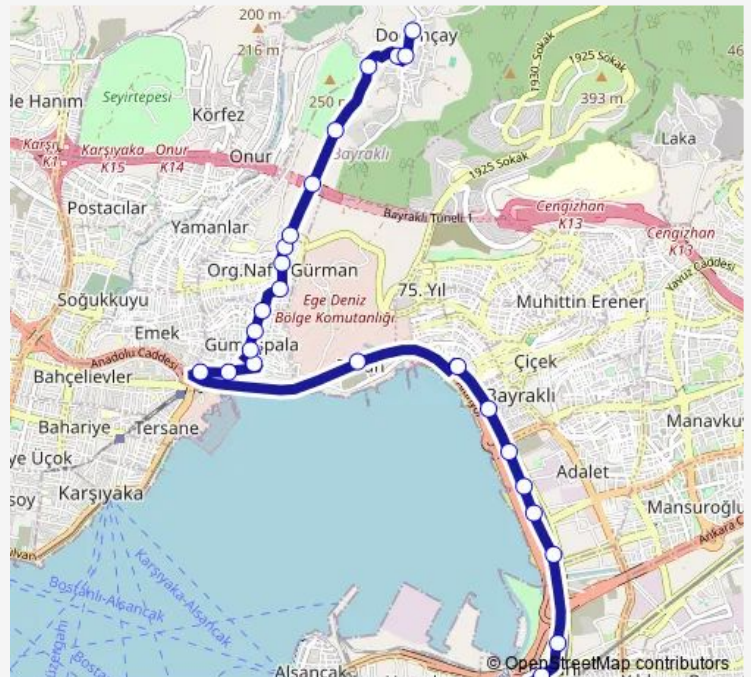

Thursday 06:05-23:35

Friday 06:05-23:35

Saturday 06:05-23:20

Sunday 07:00-23:00

Route info

Direction: Doğançay

Stops: 28

Trip Duration: 0 hour 39 min