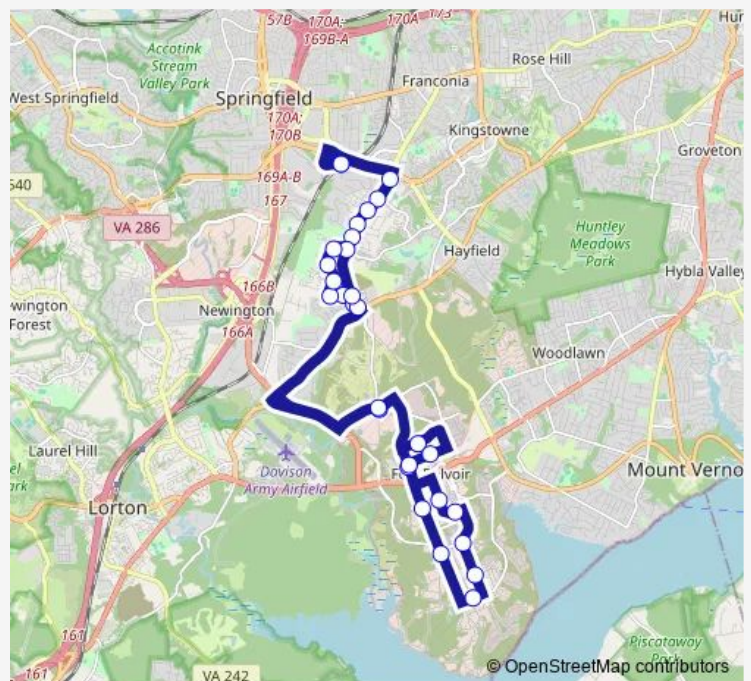

Gunston Rd and 5Th St

Gunston Rd and Twelfth St

21st St and Middleton Rd

Belvoir Rd and 18th St

Route schedule

Franconia-Springfield Metro — Franconia-Springfield Metro

Monday 14:51-18:35

Tuesday 14:51-18:35

Wednesday 14:51-18:35

Thursday 14:51-18:35

Friday 14:51-18:35

Saturday —

Sunday —

Route info

Direction: Franconia-Springfield Metro

Stops: 29

Trip Duration: 1 hour 5 min

335 — Fort Belvoir Express

Belvoir Rd and 12th St

Belvoir Rd and 6Th St

Doerr Rd and Ft Belvoir Hospital

Gunston Rd and Goethals Rd

John J Kingman Rd and Beulah St

Beulah St and Landsdowne Ctr

Monday 06:00-08:49

Tuesday 06:00-08:49

Wednesday 06:00-08:49

Thursday 06:00-08:49

Friday 06:00-08:49

Saturday —

Sunday —

Route info