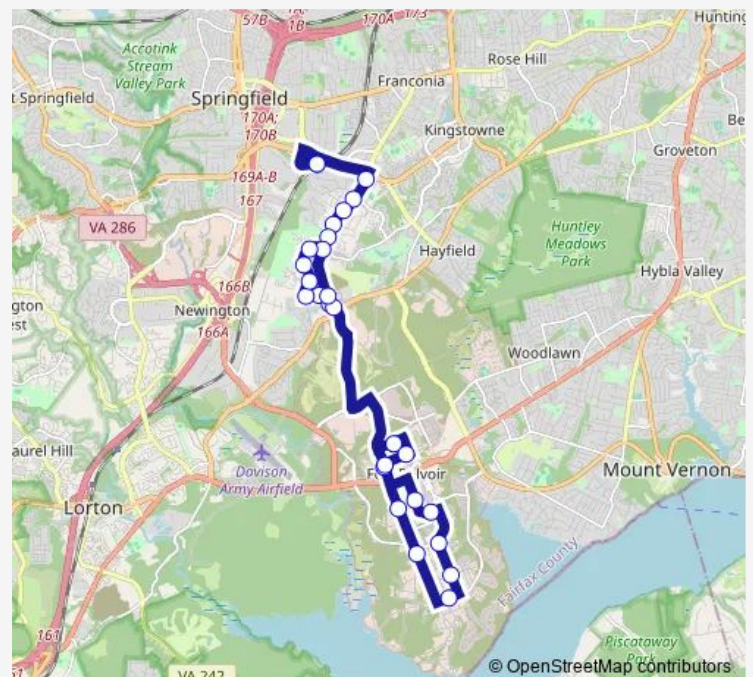

### Route schedule

Franconia-Springfield Metro BAY J — Franconia-Springfield Metro BAY J

Monday 06:05-08:25

Tuesday 06:05-08:25

Wednesday 06:05-08:25

Thursday 06:05-08:25

Friday 06:05-08:25

Saturday —

### Route info

Direction: Franconia-Springfield Metro BAY J

Stops: 23

Trip Duration: 1 hour 6 min

335 — Fort Belvoir Express

Beulah St and Silver Lake Blvd

Franconia-Springfield Metro BAY J