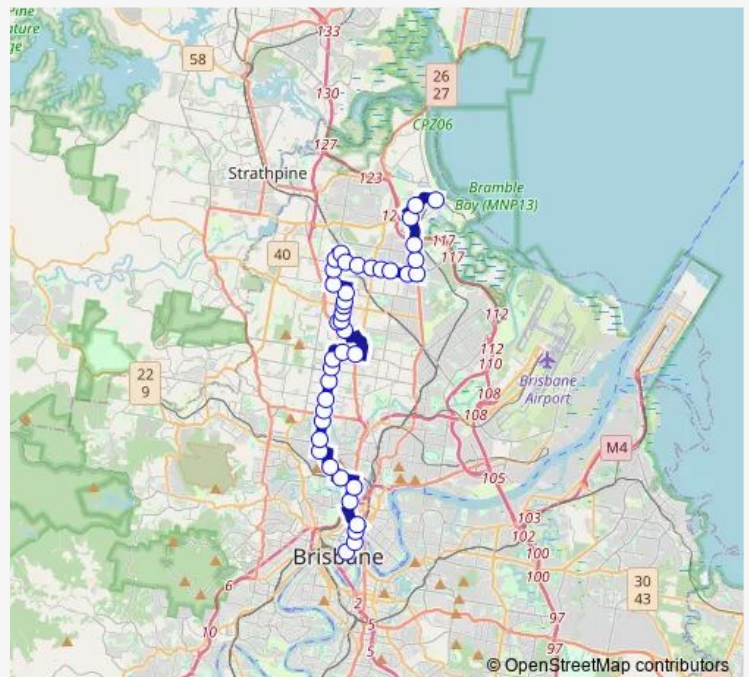

Webster Rd at Prince Charles Hospital, stop 38

Hamilton Rd at Farnell Street, stop 39

Chermside Shopping Centre interchange F

Gympie Rd at Marchant Park, stop 40

Webster Rd at Ellison West, stop 44

Kirby Rd at Kirby South, stop 45

Route schedule

Queen Street Stop 56 near Edward St — Sandgate station

Monday 07:50-22:20

Tuesday 07:50-22:20

Wednesday 07:50-22:20

Thursday 07:50-22:20

Friday 07:50-22:20

Saturday 08:20-22:20

Sunday 08:20-21:20

Route info

Direction: Queen Street Stop 56 near Edward St

Stops: 41

Trip Duration: 1 hour 29 min

335 — Sandgate - City Express via Kirby Road

Kirby Rd at Ailsa Street, stop 46/47

Kirby Rd near Robinson Rd, stop 48

Sandgate Rd at Iceworld, stop 23/24

Braun St at Sandgate High, stop 27

Board St at Deagon Racecourse, stop 29

Sandgate station

Direction

Sandgate bus station, stop 4 — Queen Street Stop 56 near Edward St

42 stops